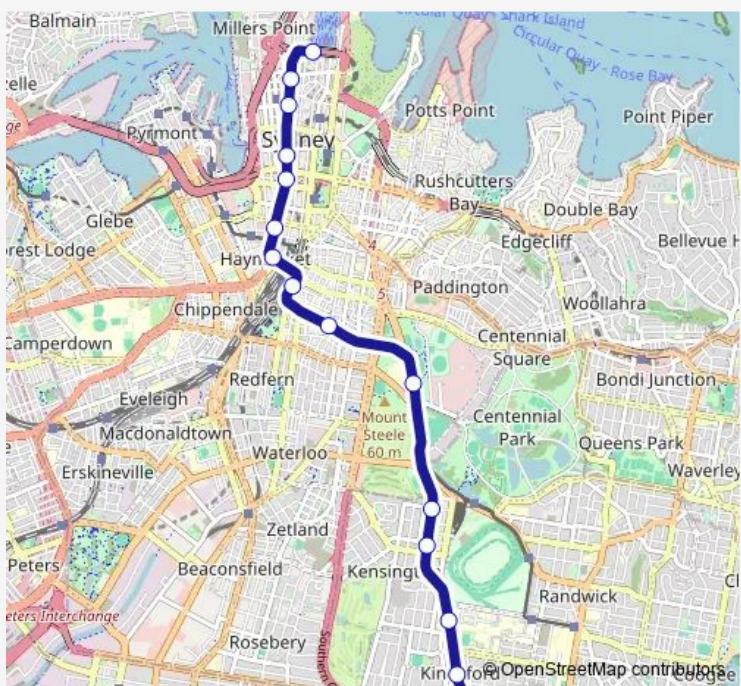

Tram L3 L3 Kingsford Line

[Go to website](#)

Direction
 Juniors Kingsford Light Rail — Circular Quay Light Rail
 15 stops
[Open route schedule](#)

- Juniors Kingsford Light Rail
- Kingsford Light Rail
- Unsw Anzac Parade Light Rail
- Kensington Light Rail
- ES Marks Light Rail
- Moore Park Light Rail
- Surry Hills Light Rail
- Central Chalmers Street Light Rail
- Haymarket Light Rail
- Chinatown Light Rail
- Town Hall Light Rail
- QVB Light Rail
- Wynyard Light Rail
- Bridge Street Light Rail
- Circular Quay Light Rail

Route schedule
 Juniors Kingsford Light Rail — Circular Quay Light Rail

Monday	04:39-01:11 ⁺¹
Tuesday	04:39-01:11 ⁺¹
Wednesday	04:39-01:11 ⁺¹
Thursday	04:39-01:11 ⁺¹
Friday	04:39-01:08 ⁺¹
Saturday	04:43-01:08 ⁺¹
Sunday	04:43-00:58 ⁺¹

Route info
 Direction: Juniors Kingsford Light Rail
 Stops: 15
 Trip Duration: 0 hour 32 min

■ L3 — L3 Kingsford Line **BusMaps**

Direction

Juniors Kingsford Light Rail — Circular Quay Light Rail

15 stops