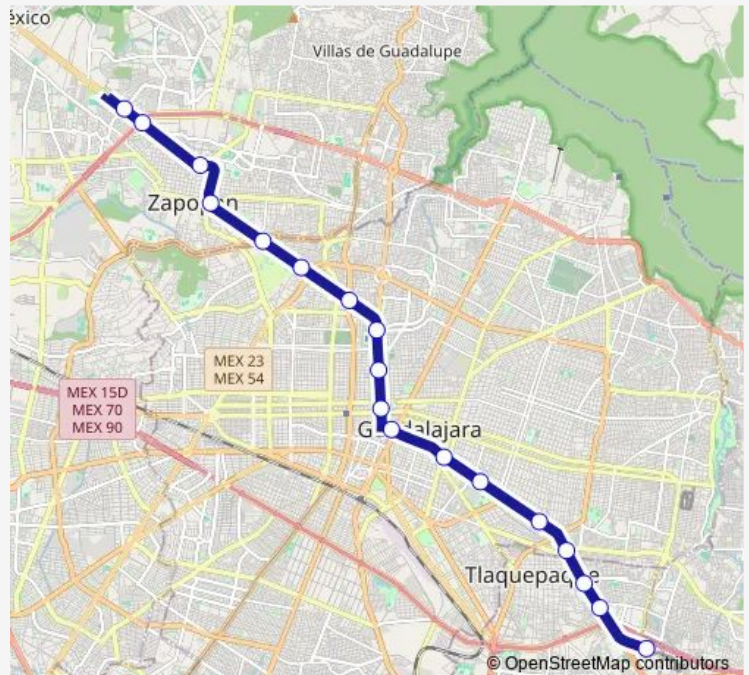

La Normal (Cetram)

Ávila Camacho

Circunvalación Country

Plaza Patria

Zapopan Centro

Mercado Del Mar

Periférico Belenes

Arcos De Zapopan

Sunday 05:00

Route info

Direction: Central De Autobuses

Stops: 18

Trip Duration: 0 hour 31 min

L3 — Linea 3 Arcos Zapopan - Central Camionera

Direction

Arcos De Zapopan — Central De Autobuses

18 stops

[Open route schedule](#)

Arcos De Zapopan

Periférico Belenes

Mercado Del Mar

Zapopan Centro

Plaza Patria

Circunvalación Country

Wednesday 05:00

Thursday 05:00

Friday 05:00

Saturday 05:00

Sunday 05:00

Route info

Direction: Arcos De Zapopan

Stops: 18