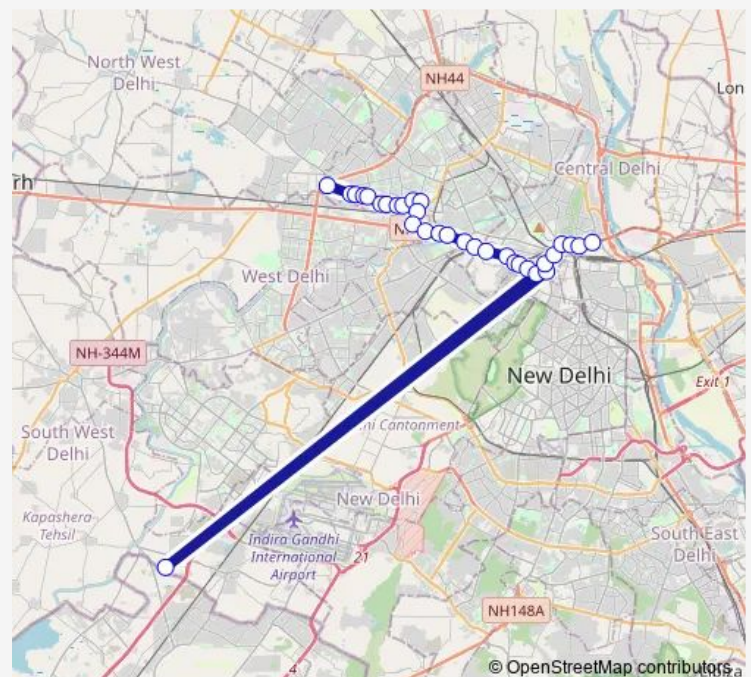

Anand Parbat Industrial Area

Sarai Rohilla (Rohtak Road)

Liberty Cinema

Route schedule

West Enclave Terminal — Isbt Nityanand Marg

Monday 05:25-19:30

Tuesday 05:25-19:30

Wednesday 05:25-19:30

Thursday 05:25-19:30

Friday 05:25-19:30

Saturday 05:25-19:30

Sunday 05:25-19:30

Route info

Direction: West Enclave Terminal

Stops: 32

Trip Duration: 3 hour 53 min