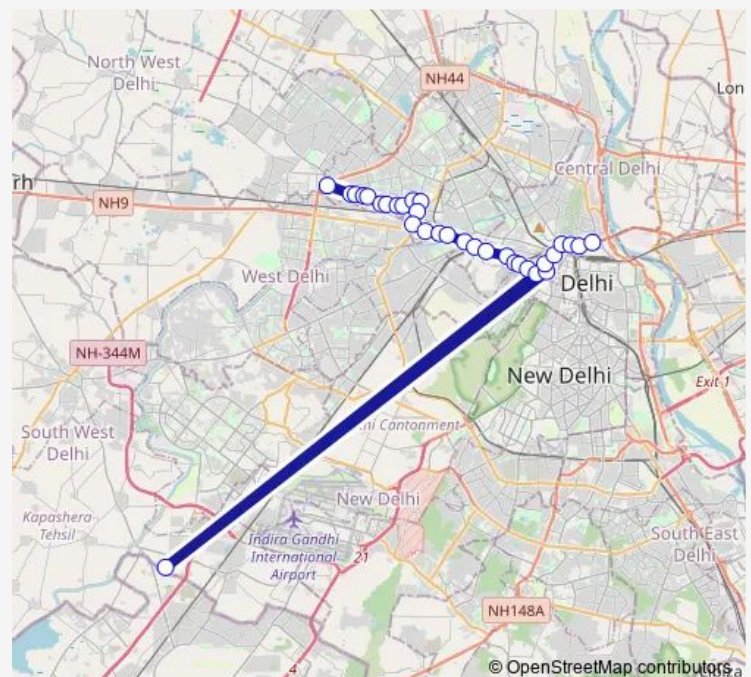

### Route schedule

West Enclave Terminal — Isbt Nityanand Marg

Monday 05:25-19:30

Tuesday 05:25-19:30

Wednesday 05:25-19:30

Thursday 05:25-19:30

Friday 05:25-19:30

Saturday 05:25-19:30

Sunday 05:25-19:30

### Route info

Direction: West Enclave Terminal

Stops: 32

Trip Duration: 3 hour 53 min

906down

BusMaps

Ram Jas Road

Tibiya College