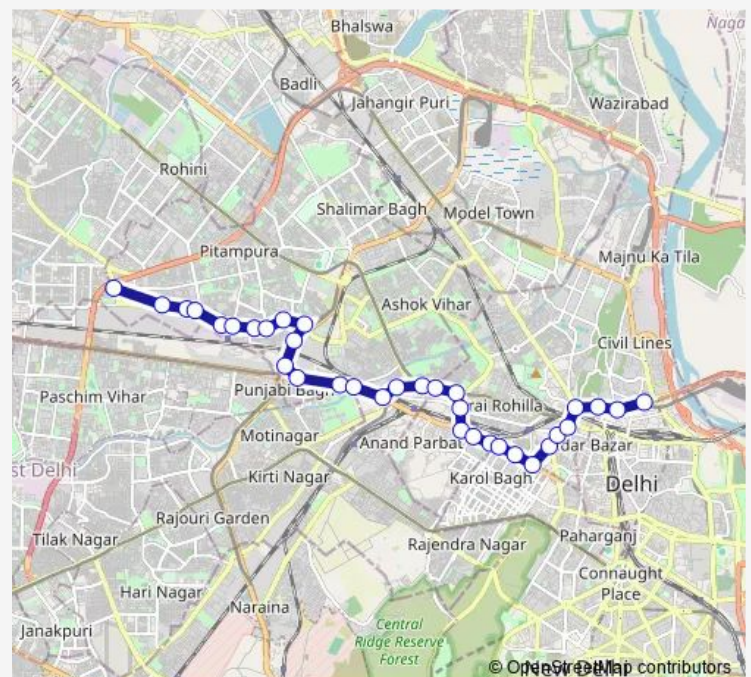

Bhagwan Mahavir Hospital

Keshav Mahavidhyalaya

Rani Bagh

Rani Bagh Railway Colony

Shakur Basti

Rajdhani Enclave / Mahindra Park

Samrat Enclave

Shakur Pur JJ Colony/ Britannia

Shastri Nagar E Block

Shastri Nagar Metro Station

Sarai Rohilla Flyover

Route schedule

West Enclave / Sansad Vihar (T) — Isbt Nityanand Marg

Monday 05:28-20:24

Tuesday 05:28-20:24

Wednesday 05:28-20:24

Thursday 05:28-20:24

Friday 05:28-20:24

Saturday 05:28-20:24

Sunday 05:28-20:24

Route info

Direction: West Enclave / Sansad Vihar (T)

Stops: 34

Trip Duration: 1 hour 2 min