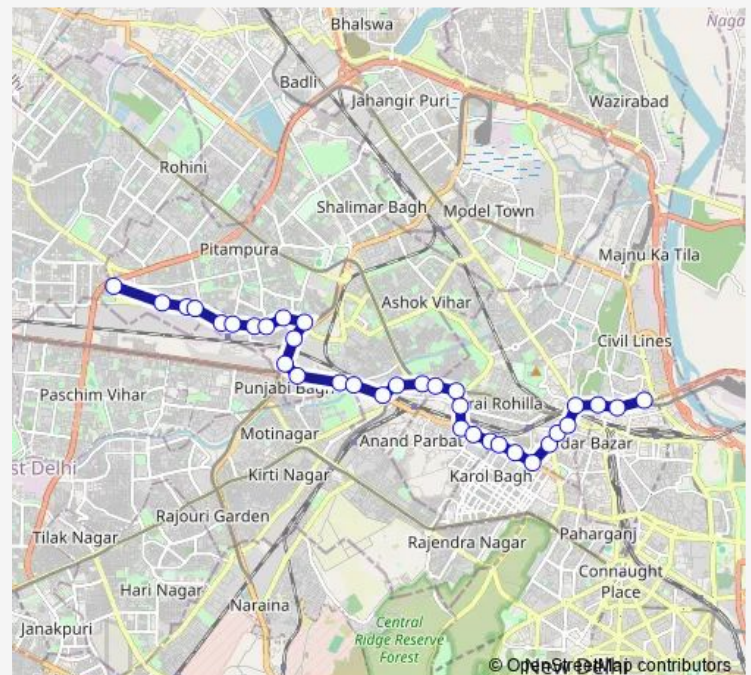

Bhagwan Mahavir Hospital

Keshav Mahavidhyalaya

Rani Bagh

Rani Bagh Railway Colony

Shakur Basti

Rajdhani Enclave / Mahindra Park

Samrat Enclave

Shakur Pur JJ Colony/ Britannia

Shastri Nagar E Block

Shastri Nagar Metro Station

Sarai Rohilla Flyover

Route schedule

West Enclave / Sansad Vihar (T) — Isbt Nityanand Marg

Monday 05:28-20:24

Tuesday 05:28-20:24

Wednesday 05:28-20:24

Thursday 05:28-20:24

Friday 05:28-20:24

Saturday 05:28-20:24

Sunday 05:28-20:24

Route info

Direction: West Enclave / Sansad Vihar (T)

Stops: 34

Trip Duration: 1 hour 2 min