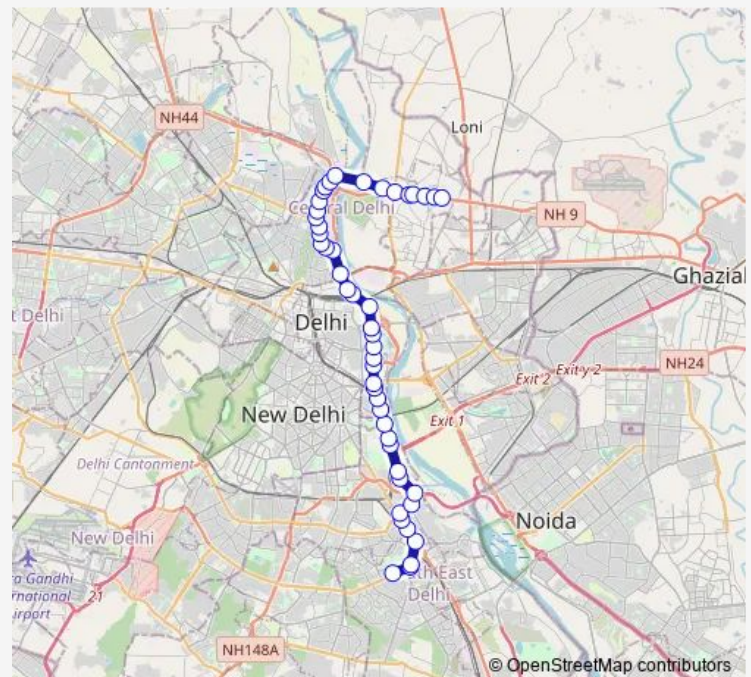

### Route schedule

Nehru Place Terminal — C 4 Yamuna Vihar

Monday 06:48-22:06

Tuesday 06:48-22:06

Wednesday 06:48-22:06

Thursday 06:48-22:06

Friday 06:48-22:06

Saturday 06:48-22:06

Sunday 06:48-22:06

### Route info

Direction: Nehru Place Terminal

Stops: 47

Trip Duration: 1 hour 43 min

■ 412up

Shakti Sthal

Shanti Vana

Vijay Ghat