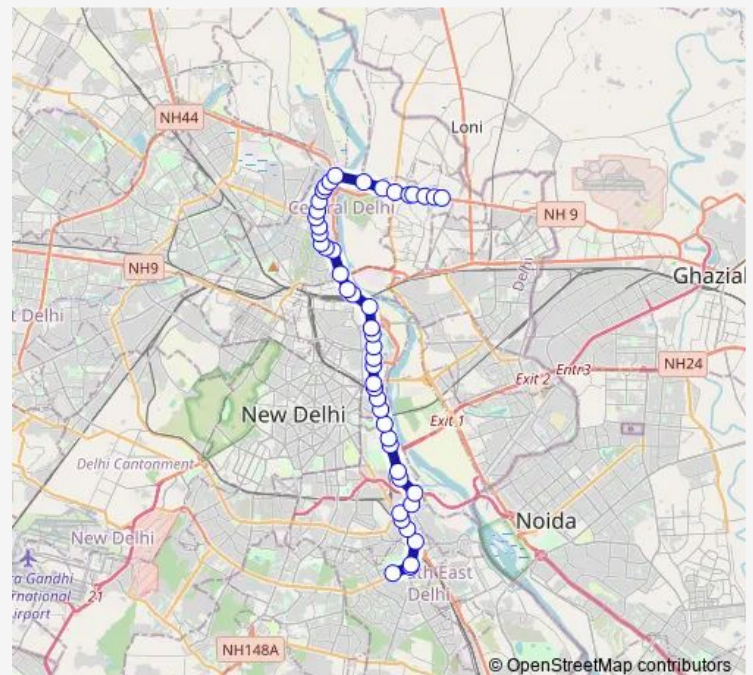

IG Stadium

Gandhi Darshan

Rajghat Ring Road

Route schedule

Nehru Place Terminal — C 4 Yamuna Vihar

Monday 06:48-22:06

Tuesday 06:48-22:06

Wednesday 06:48-22:06

Thursday 06:48-22:06

Friday 06:48-22:06

Saturday 06:48-22:06

Sunday 06:48-22:06

Route info

Direction: Nehru Place Terminal

Stops: 47

Trip Duration: 1 hour 43 min