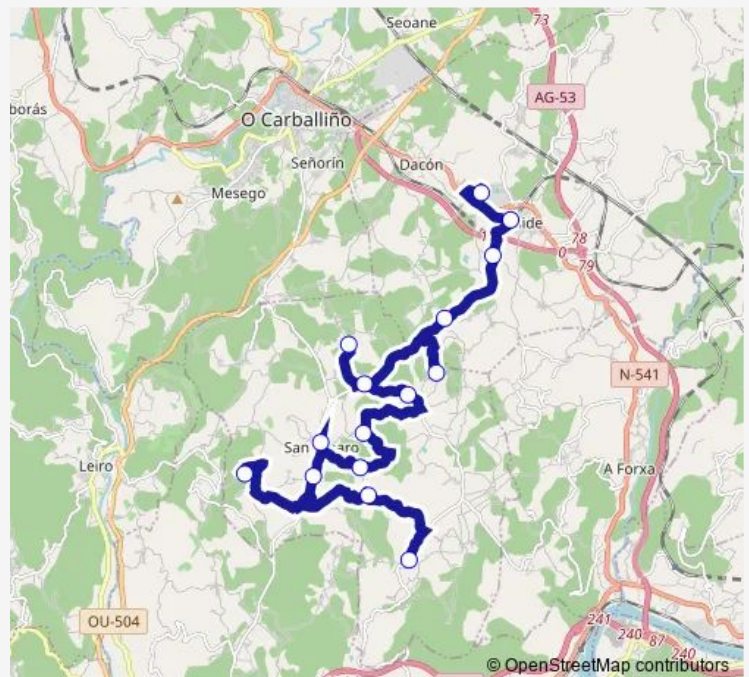

Tuesday 08:42

Wednesday 08:42

Thursday 08:42

Friday 08:42

Saturday —

Sunday —

Route info

Direction: Eiras

Stops: 15

Trip Duration: 0 hour 48 min

XG600034 — Eiras-CPI Terras DE Maside

Direction

CPI Terras de Maside — Eiras

15 stops

[Open route schedule](#)

CPI Terras de Maside

Monday 16:30

Tuesday 16:30

Wednesday 16:30

Thursday 16:30

Friday 15:05

Saturday —

Sunday —

Route info