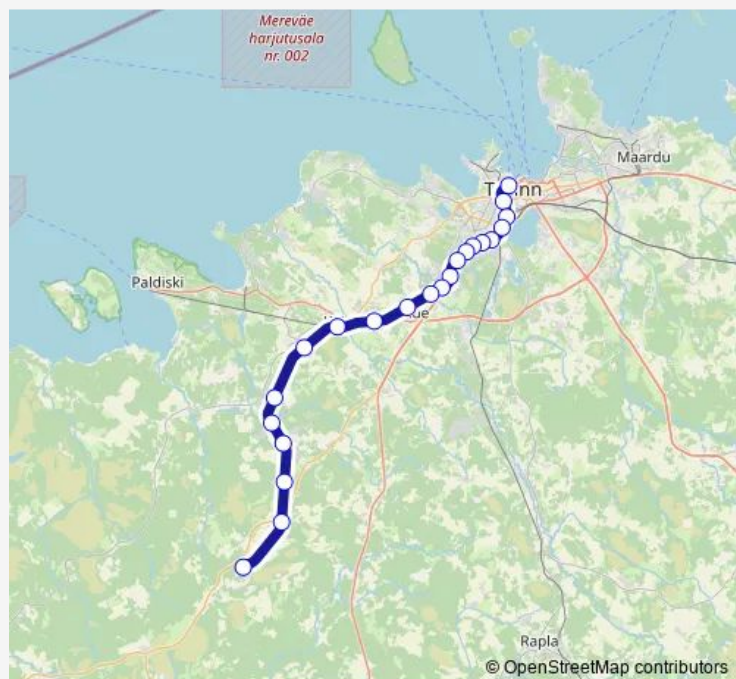

Rail R15 Tallinn -Turba

[Go to website](#)

Direction

Turba — Tallinn

22 stops

[Open route schedule](#)

Turba

Riisipere

Järve

Tondi

Lilleküla

Route schedule

Turba — Tallinn

Monday	06:01-20:11
Tuesday	06:01-20:11
Wednesday	06:01-20:11
Thursday	06:01-20:11
Friday	06:01-20:11
Saturday	08:11-20:11
Sunday	08:11-20:11

Route info

Direction: Turba

Stops: 22

Trip Duration: 1 hour 5 min

R15 — Tallinn -Turba

Direction

Tallinn — Turba

22 stops

[Open route schedule](#)

Tallinn

Tuesday 06:27-20:47

Wednesday 06:27-20:47

Thursday 06:27-20:47

Friday 06:27-20:47

Saturday 07:47-20:47

Sunday 07:47-20:47

Route info

Direction: Tallinn