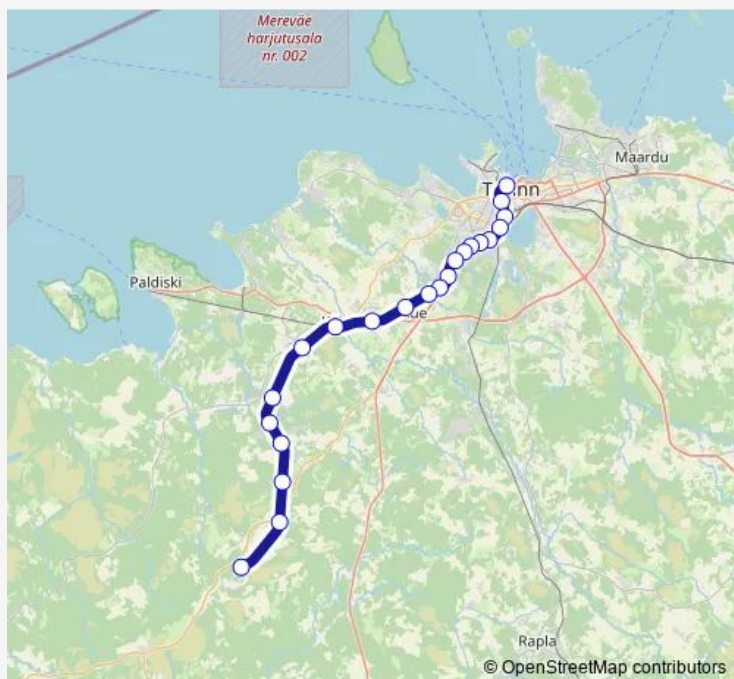

Rail R15 Tallinn -Turba

[Go to website](#)

Direction

Turba — Tallinn

22 stops

[Open route schedule](#)

Turba

Riisipere

Järve

Tondi

Lilleküla

Route schedule

Turba — Tallinn

Monday	06:01-20:11
Tuesday	06:01-20:11
Wednesday	06:01-20:11
Thursday	06:01-20:11
Friday	06:01-20:11
Saturday	08:11-20:11
Sunday	08:11-20:11

Route info

Direction: Turba

Stops: 22

Trip Duration: 1 hour 5 min

R15 — Tallinn -Turba

Direction

Tallinn — Turba

22 stops

[Open route schedule](#)

Tallinn