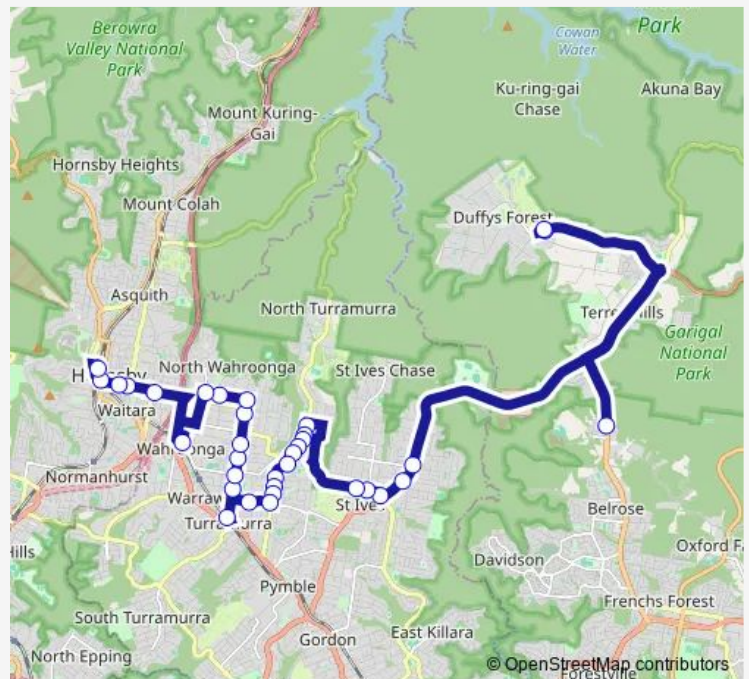

Route schedule

Covenant Christian School, Forest Way — Hornsby Station, Stand F

Monday	15:10
Tuesday	15:10
Wednesday	15:10
Thursday	15:10
Friday	15:10
Saturday	—
Sunday	—

Route info

Direction: Covenant Christian School, Forest Way

Stops: 34

Trip Duration: 1 hour 24 min

9055 — Covenant Christian School to Hornsby Station via Duffy Forest

Eastern Rd Opp Turramurra Memorial Park

Eastern Rd Opp Challis Av

Eastern Rd After Wiltshire Pl

Eastern Rd Opp Trentino Rd

Eastern Rd At Kintore St

Eastern Rd At Carrington Rd

Carrington Rd After Wahroonga Av

Carrington Rd Before Grosvenor St

Wahroonga Station, Illoura Av

Waitara Public School, Edgeworth David Av

Edgeworth David Av Opp Willow Park

Edgeworth David Av Opp Muriel St

Pacific Hwy Opp Westfield Hornsby

Hornsby Station, Stand F

9055 School Bus time schedules and route maps are available in an offline PDF at [busmaps.com](https://busmaps.com). Use the [busmaps.com](https://busmaps.com) website to see live bus times, train schedule or subway schedule, and step-by-step directions for all public transit in Sydney