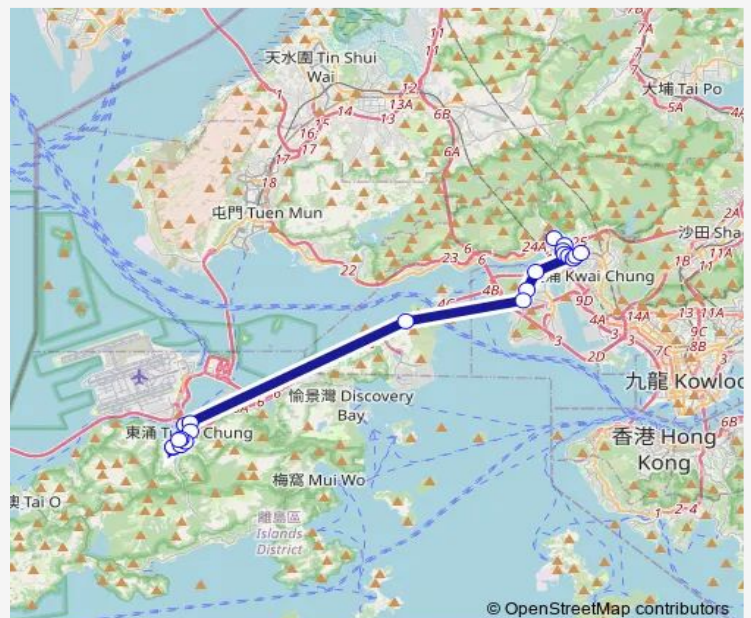

[Ctb] Ching WAH Court, Tsing YI Road West|[Kmb] Ching WAH Court|[Lwb] Ching WAH Court

Route schedule

[Ctb] YAT Tung Estate|[Lwb] YAT Tung Estate BUS Terminus|[Nlb] YAT Tung Estate — [Ctb] Tsuen WAN (Discovery Park)|[Kmb] Tsuen WAN (Discovery Park)|[Lwb] Discovery Park|[Lwb] Tsuen WAN (Discovery Park)|[Xb] Tsuen WAN Discovery Park Public Transport Interchange

Monday	05:30-08:00
Tuesday	05:30-08:00
Wednesday	05:30-08:00
Thursday	05:30-08:00
Friday	05:30-08:00
Saturday	05:30-23:10
Sunday	05:30-23:10

Route info

Direction: [Ctb] YAT Tung Estate|[Lwb] YAT Tung Estate BUS Terminus|[Nlb] YAT Tung Estate

Stops: 18

Trip Duration: 1 hour 2 min

[Ctb] Cheung Hang Estate, Tsing Yi Road West[[Kmb+Ctb] Cheung Hang Estate/
Cheung Hang Estate, Tsing Yi Road West[[Kmb] Cheung Hang Estate[[Lwb] Cheung Hang Estate

[Kmb+Ctb] Tsing Yi BBI - Cheung ON BUS Terminus/
Cheung ON Estate[[Kmb] Tsing Yi BBI - Cheung ON BUS Terminus[[Lwb] Tsing Yi BBI - Cheung ON BUS Terminus