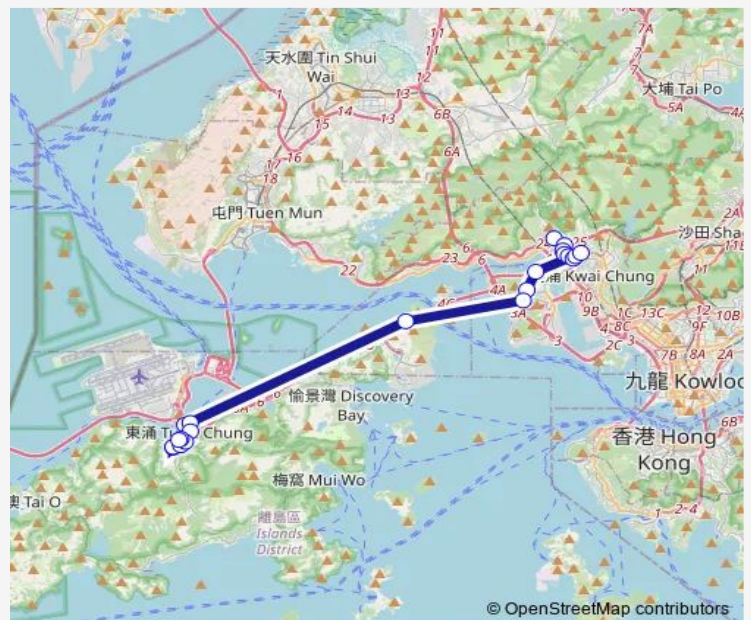

[Ctb] Ching WAH Court, Tsing YI Road West|[Kmb] Ching WAH Court|[Lwb] Ching WAH Court

**Route schedule**

[Ctb] YAT Tung Estate|[Lwb] YAT Tung Estate BUS Terminus|[Nlb] YAT Tung Estate — [Ctb] Tsuen WAN (Discovery Park)|[Kmb] Tsuen WAN (Discovery Park)|[Lwb] Discovery Park|[Lwb] Tsuen WAN (Discovery Park)|[Xb] Tsuen WAN Discovery Park Public Transport Interchange

Monday	05:30-08:00
Tuesday	05:30-08:00
Wednesday	05:30-08:00
Thursday	05:30-08:00
Friday	05:30-08:00
Saturday	05:30-23:10
Sunday	05:30-23:10

**Route info**

Direction: [Ctb] YAT Tung Estate|[Lwb] YAT Tung Estate BUS Terminus|[Nlb] YAT Tung Estate

Stops: 18

Trip Duration: 1 hour 4 min

[Ctb] Cheung Hang Estate, Tsing Yi Road West[[Kmb+Ctb] Cheung Hang Estate/<Br>Cheung Hang Estate, Tsing Yi Road West[[Kmb] Cheung Hang Estate[[Lwb] Cheung Hang Estate