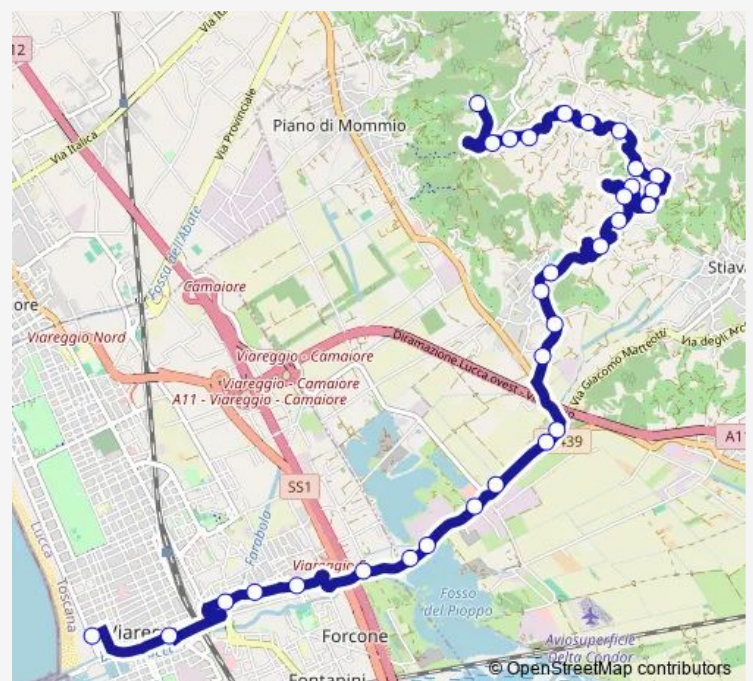

Pedona Capolinea

Camaiole Via Oberdan 1

Via Oberdan Ospedale

Camaiole P.Za Romboni 2

### Route schedule

Mommio Castello — Camaiole P.Za Romboni 2

|           |       |
|-----------|-------|
| Monday    | 14:40 |
| Tuesday   | —     |
| Wednesday | —     |
| Thursday  | —     |
| Friday    | 14:40 |
| Saturday  | —     |
| Sunday    | 14:40 |

### Route info

Direction: Mommio Castello

Stops: 8

Trip Duration: 0 hour 22 min

■ E31 — Viareggio-Montramito-Pian Di Conca-Corsanico-Mommio-Pedona

## Direction

P.Za D'Azeglio Nord — Mommio Castello

39 stops

[Open route schedule](#)

P.Za D'Azeglio Nord

Via Della Foce

Via Aurelia Sud Fr.11b Dist. Shell

Via Tobino