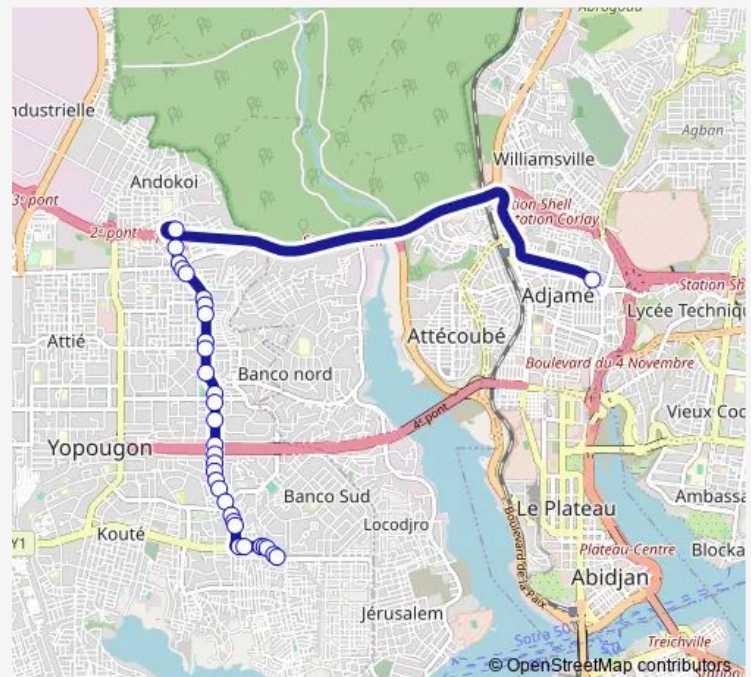

### Route schedule

Yopougon Kowëit — Adjamé Texaco

Monday	06:00
Tuesday	06:00
Wednesday	06:00
Thursday	06:00
Friday	06:00
Saturday	06:00
Sunday	06:00

### Route info

Direction: Yopougon Kowëit

Stops: 28

Trip Duration: 2 hour 0 min

gbaka : Texaco ↔ Koweit

Sable-Sgbci

1er Pont

Pont Ferrail

Station Shell

Pont piéton

Adjamé Liberté

Adjamé Texaco

## Route info

Direction: Adjamé Texaco

Stops: 34

Trip Duration: 2 hour 0 min

Carrefour Gandhi

Pharmace Carrefour Gandhi

Ancienne Boulangerie

Lavage