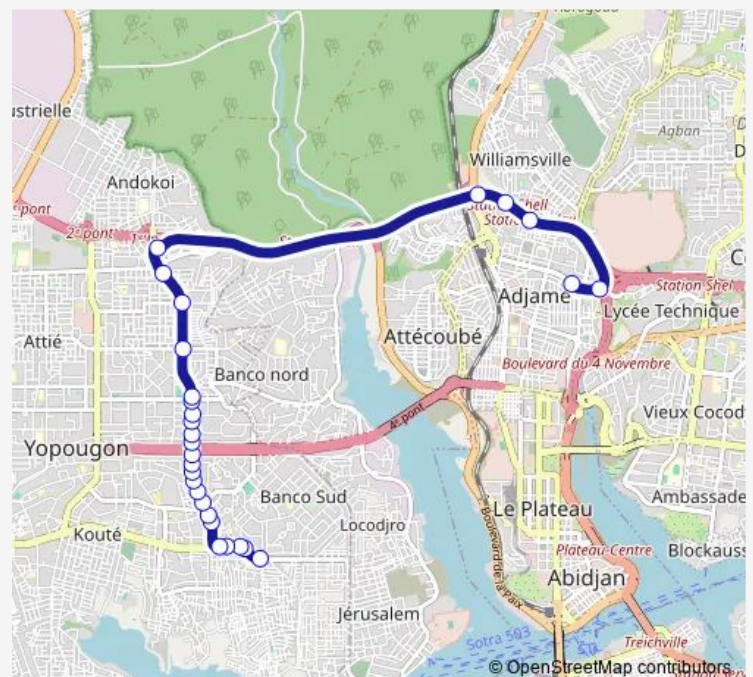

### Route schedule

Adjamé Texaco — Yopougon Koweït

Monday 06:00

Tuesday 06:00

Wednesday 06:00

Thursday 06:00

Friday 06:00

Saturday 06:00

### Route info

Direction: Adjamé Texaco

Stops: 32

Trip Duration: 2 hour 0 min

gbaka : Texaco ↔ Koweit

Carrefour sapeur-pompier

Pharmacie Chigata

Passeport

## Route info

Direction: Yopougon Kowëit

Stops: 28

Trip Duration: 2 hour 0 min

Pont piéton

Adjamé Liberté

Adjamé Texaco

Bus time schedules and route maps are available in an offline PDF at [busmaps.com](https://busmaps.com). Use the [busmaps.com](https://busmaps.com) website to see live bus times, train schedule or subway schedule, and step-by-step directions for all public transit in Abidjan