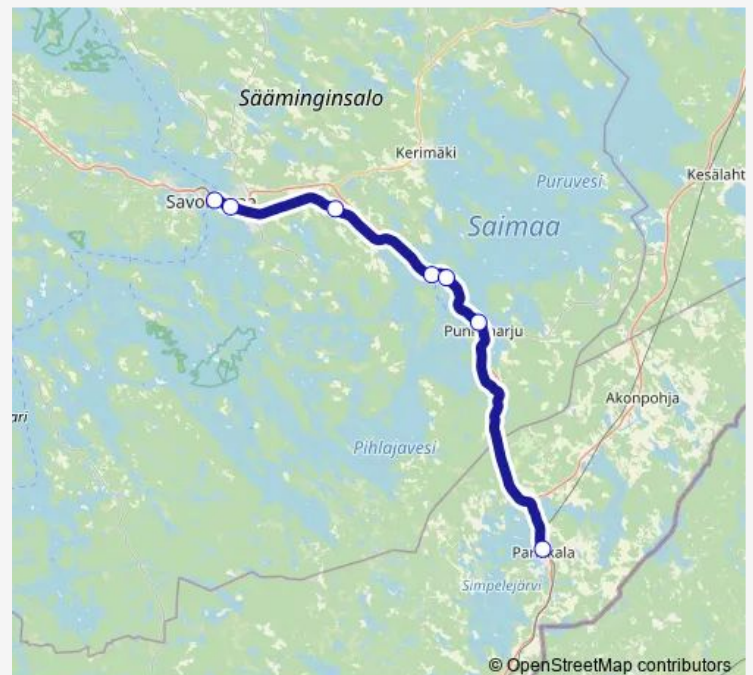

Long Distance Trains HDM 740 Savonlinna - Parikkala

[Go to website](#)

Direction

undefined — undefined

0 stops

[Open route schedule](#)

Route schedule

undefined — undefined

Monday	05:15
Tuesday	05:15
Wednesday	05:15
Thursday	05:15
Friday	05:15
Saturday	05:15
Sunday	—

Route info

Direction:

Stops: 0

Trip Duration: — min

■ HDM 740 — Savonlinna - Parikkala