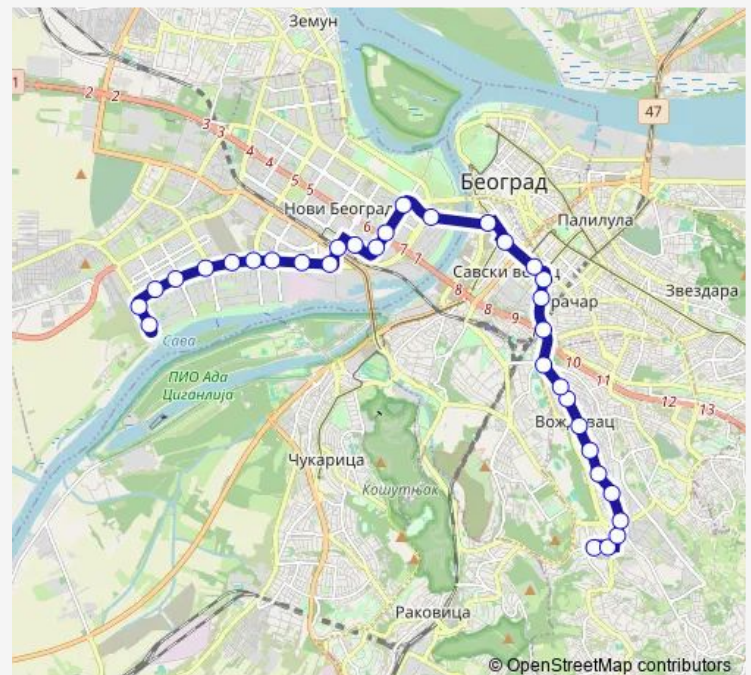

Trg Slavija /Nemanjina/

Trg Slavija /Bulevar Oslobođenja/

Karađorđev Park

Route schedule

Blok 45 — Banjica

Monday 04:35-23:30

Tuesday 04:35-23:30

Wednesday 04:35-23:30

Thursday 04:35-23:30

Friday 04:35-23:30

Saturday 04:35-23:30

Sunday 04:35-23:30

Route info

Direction: Blok 45

Stops: 34

Trip Duration: 1 hour 0 min

9 — Banjica - Blok 45

BusMaps

Franše Deperea

Zvečanska

Trg Oslobođenja

Kralja Vladimira

Vitanovačka

Petrovačka

Route info

Direction: Banjica

Stops: 33

Trip Duration: 1 hour 15 min

Agostina Neta

Omladinskih Brigada

Blok 70

Gandijeva