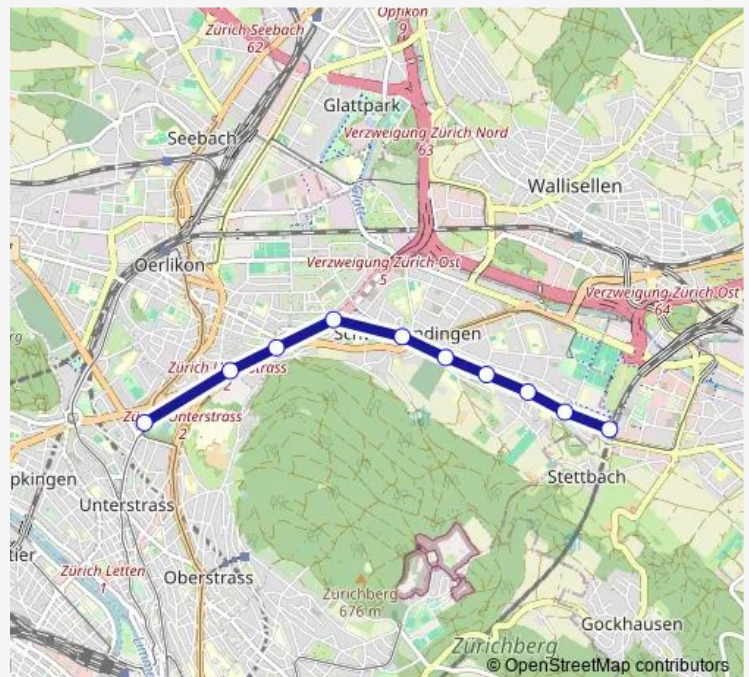

### Route schedule

Zürich, Milchbuck — Stettbach, Bahnhof

Monday	—
Tuesday	—
Wednesday	—
Thursday	—
Friday	—
Saturday	05:38-10:06
Sunday	05:12-10:31

### Route info

Direction: Zürich, Milchbuck

Stops: 10

Trip Duration: 0 hour 11 min