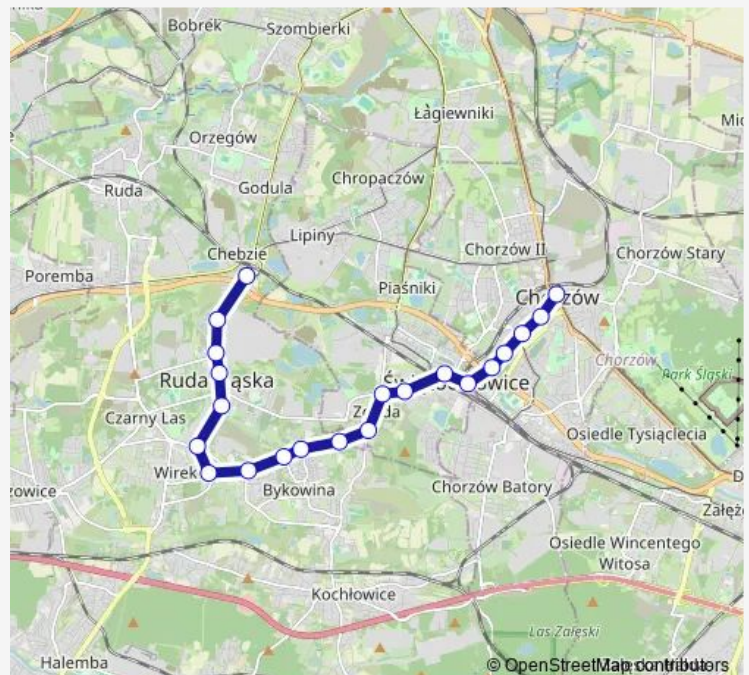

Thursday 03:40

Friday 03:40

Saturday —

Sunday —

Route info

Direction: Chebbie Pętla

Stops: 21

Trip Duration: 0 hour 35 min