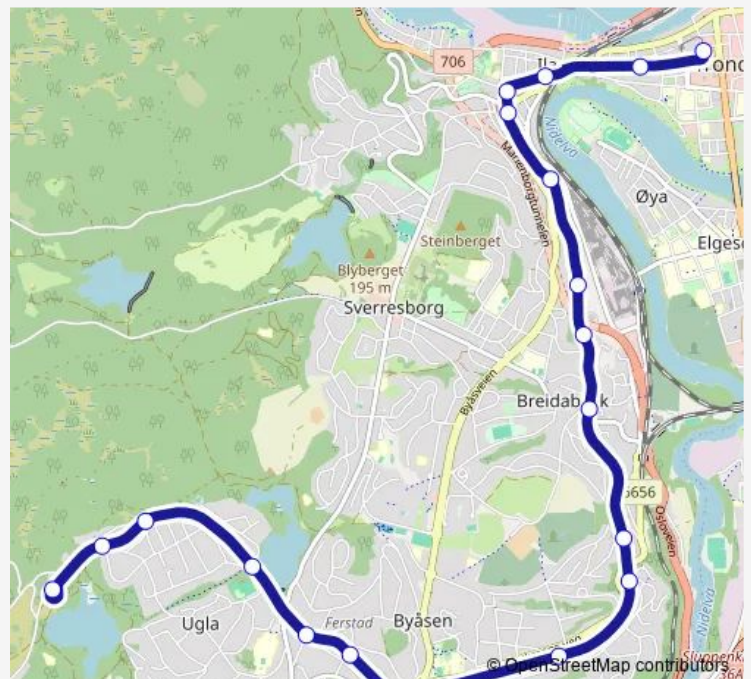

Tram 9 St. Olavs gate - Lian

[Go to website](#)

Direction

Lian — St. Olavs gate

19 stops

[Open route schedule](#)

Lian
Herlofsonløypa
Vestmarka
Kyvannet
Ugla
Ferstad
Munkvoll
Rognheim
Søndre Hoem
Nordre Hoem
Breidablikk
Belvedere
Bygrensen
Nyveibakken
Bergsli gate
Ila
Skansen
Hospitalskirka
St. Olavs gate

Route info

Direction: Lian

Stops: 19

Trip Duration: 0 hour 21 min

9 — St. Olavs gate - Lian

Direction

St. Olavs gate — Lian

20 stops

[Open route schedule](#)

St. Olavs gate

Dronningens gate 62

Hospitalskirka

Skansen

Ila

Bergsli gate

Nyveibakken

Ugla

Kyvannet

Vestmarka

Herlofsonløypa

Lian

Route schedule

St. Olavs gate — Lian

| | |
|-----------|---------------------------|
| Monday | 06:30-00:15 ⁺¹ |
| Tuesday | 06:30-00:15 ⁺¹ |
| Wednesday | 06:30-00:15 ⁺¹ |
| Thursday | 06:30-00:15 ⁺¹ |
| Friday | 06:30-02:15 ⁺¹ |
| Saturday | 03:15-02:15 ⁺¹ |
| Sunday | 03:15-00:15 ⁺¹ |