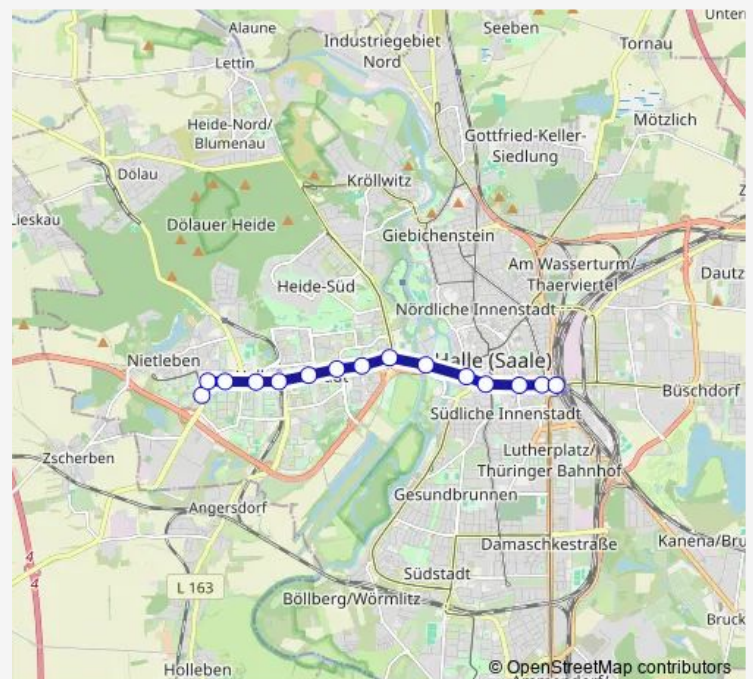

### Route schedule

BB3 (Hof) — Soltauer Straße

Monday 03:40

Tuesday 03:40

Wednesday 03:40

Thursday 03:40

Friday 03:40

Saturday —

### Route info

Direction: BB3 (Hof)

Stops: 27

Trip Duration: 0 hour 38 min

■ 9

Schwimmhalle

Mark-Twain-Straße

An der Eselsmühle