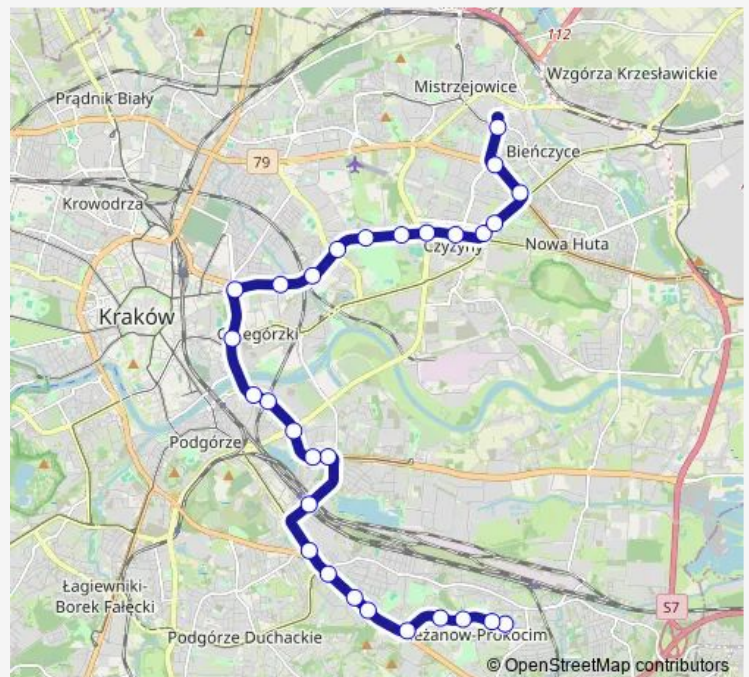

### Direction

undefined — undefined

0 stops

[Open route schedule](#)

### Route schedule

undefined — undefined

Monday	22:59-00:01 <sup>+1</sup>
Tuesday	22:59-00:01 <sup>+1</sup>
Wednesday	22:59-00:01 <sup>+1</sup>
Thursday	22:59-00:01 <sup>+1</sup>
Friday	22:59-00:01 <sup>+1</sup>
Saturday	22:38-23:31
Sunday	22:38-23:31

### Route info

Direction:

Stops: 0

Trip Duration: – min

■ 9

## Route info

Direction: DH Wanda

Stops: 8

Trip Duration: 0 hour 12 min

9 Tram time schedules and route maps are available in an offline PDF at [busmaps.com](https://busmaps.com). Use the [busmaps.com](https://busmaps.com) website to see live bus times, train schedule or subway schedule, and step-by-step directions for all public transit in Krakow