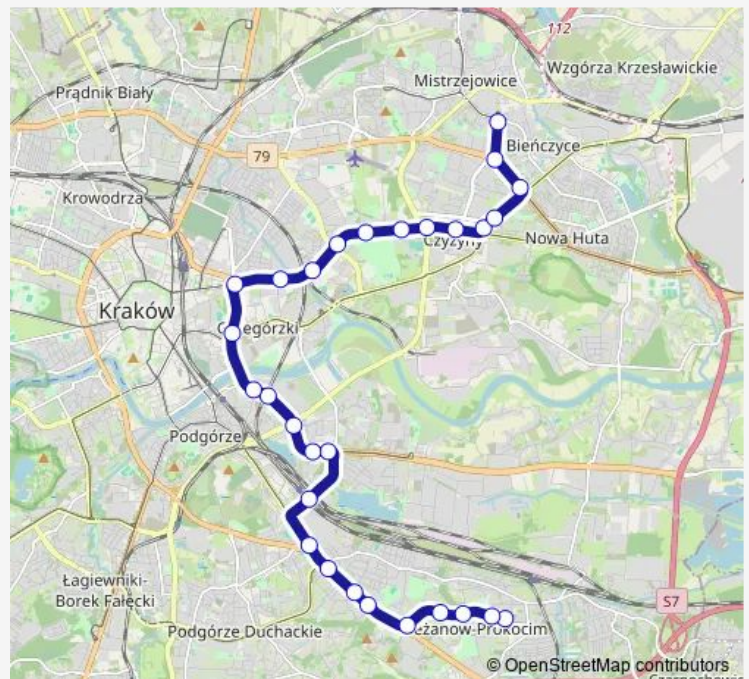

Direction

undefined — undefined

0 stops

[Open route schedule](#)

Route schedule

undefined — undefined

Monday	22:59-00:01 ⁺¹
Tuesday	22:59-00:01 ⁺¹
Wednesday	22:59-00:01 ⁺¹
Thursday	22:59-00:01 ⁺¹
Friday	22:59-00:01 ⁺¹
Saturday	22:38-23:31
Sunday	22:38-23:31

Route info

Direction:

Stops: 0

Trip Duration: – min

Direction

Zajezdnia Nowa Huta — Nowy Bieżanów P+R

35 stops

[Open route schedule](#)

Zajezdnia Nowa Huta

Kombinat

Kopiec Wandy

Bardosa

Suche Stawy

Klasztorna

Os. Na Skarpie

Plac Centralny im. R.Reagana

Route info

Direction: DH Wanda

Stops: 8

Trip Duration: 0 hour 12 min

9 Tram time schedules and route maps are available in an offline PDF at busmaps.com. Use the busmaps.com website to see live bus times, train schedule or subway schedule, and step-by-step directions for all public transit in Krakow