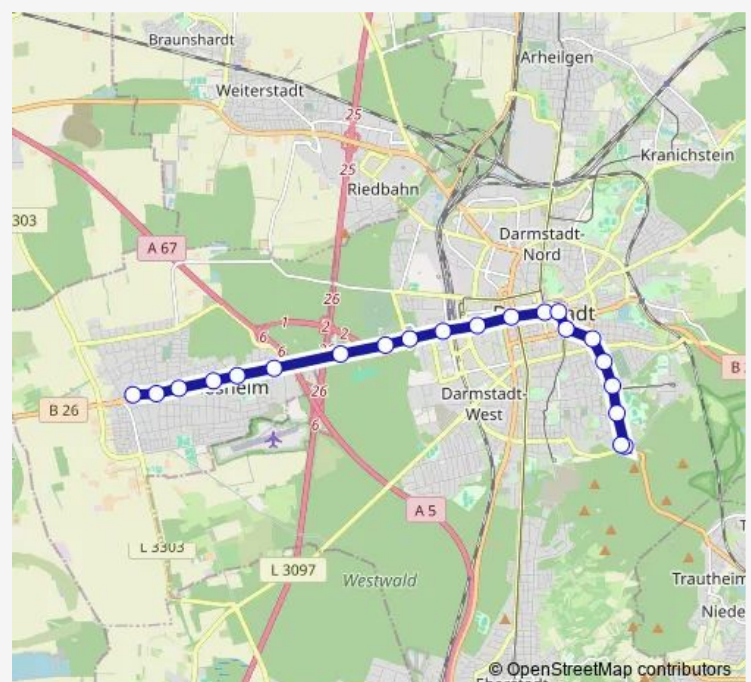

Darmstadt Merck-Stadion

Darmstadt Böllenfalltor

Darmstadt Böllenfalltor

Route schedule

Darmstadt TU-Lichtwiese/Campus — Darmstadt Böllenfalltor

Monday 07:00-09:23

Tuesday 07:00-09:23

Wednesday 07:00-09:23

Thursday 07:00-09:23

Friday 07:00-09:23

Saturday —

Sunday —

Route info

Direction: Darmstadt TU-Lichtwiese/Campus

Stops: 5

Trip Duration: 0 hour 7 min

Direction

Darmstadt Hauptbahnhof — Darmstadt Böllenfalltor

12 stops

[Open route schedule](#)

Darmstadt Hauptbahnhof

Darmstadt Berliner Allee

Darmstadt Rhein-/Neckarstraße

Darmstadt Luisenplatz