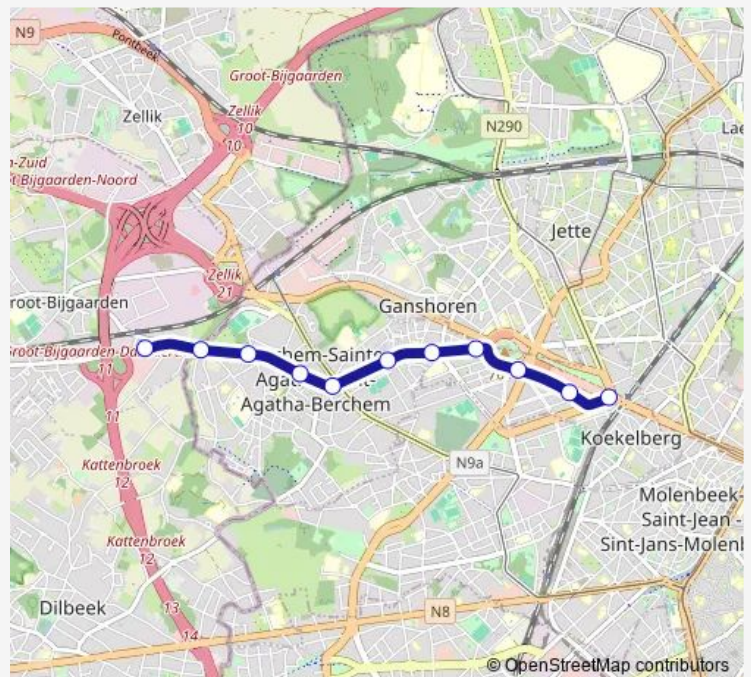

Simonis

Route schedule

Groot-Bijgaarden — Simonis

Monday	05:07-01:07 <sup>+1</sup>
Tuesday	05:07-01:07 <sup>+1</sup>
Wednesday	05:07-01:07 <sup>+1</sup>
Thursday	05:07-01:07 <sup>+1</sup>
Friday	05:07-01:07 <sup>+1</sup>
Saturday	05:07-01:07 <sup>+1</sup>
Sunday	05:07-01:07 <sup>+1</sup>

Route info

Direction: Groot-Bijgaarden

Stops: 11

Trip Duration: 0 hour 14 min

9 — Groot-Bijgaarden - ROI Baudouin

## Direction

ROI Baudouin — Miroir

13 stops

[Open route schedule](#)

ROI Baudouin

Stade

Palfijn

DE Heyn

## Route info

Direction: ROI Baudouin

Stops: 13

Trip Duration: 0 hour 17 min