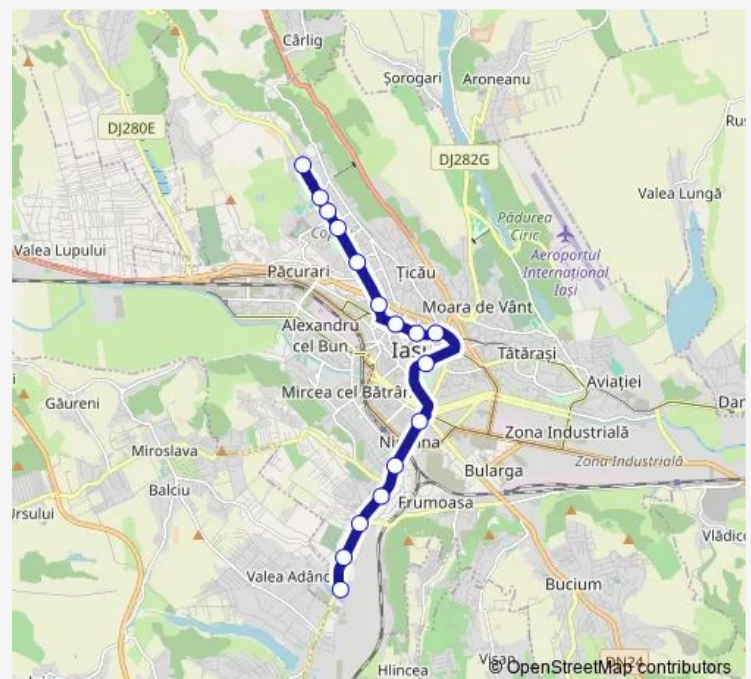

### Route schedule

Tehnopolis — Copou

Monday 05:00-22:16

Tuesday 05:00-22:16

Wednesday 05:00-22:16

Thursday 05:00-22:16

Friday 05:00-22:16

Saturday 05:00-22:20

### Route info

Direction: Tehnopolis

Stops: 16

Trip Duration: 0 hour 37 min

9 — Copou - Targu Cucu - Podu Ros - Tehnopolis

**Direction**

Copou — Tehnopolis

16 stops

## Route info

Direction: Copou

Stops: 16

Trip Duration: 0 hour 35 min

9 Tram time schedules and route maps are available in an offline PDF at busmaps.com. Use the busmaps.com website to see live bus times, train schedule or subway schedule, and step-by-step directions for all public transit in Iasi