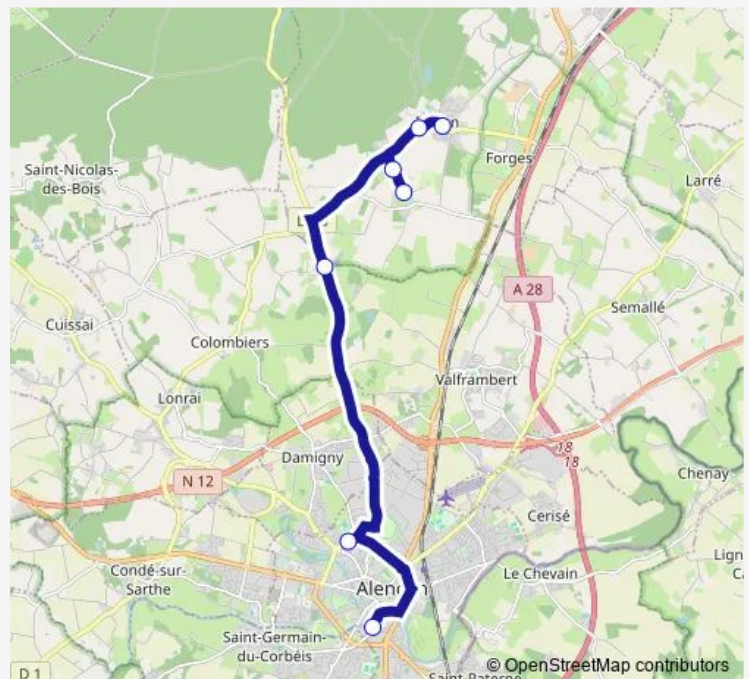

Colombiers LE Pont Roulard -D26-

Lycee Alain BD. Mezeray

College Racine

**Route schedule**

Radon LE Marais — College Racine

Monday 07:05

Tuesday 07:05

Wednesday 07:05

Thursday 07:05

Friday 07:05

Saturday —

Sunday —

**Route info**

Direction: Radon LE Marais

Stops: 7

Trip Duration: 0 hour 35 min

S3 — Radon / Alençon

**Direction**

Radon LE Marais — College Balzac RUE Dumas

6 stops

[Open route schedule](#)

Radon LE Marais

Radon LES Rimberts

Radon Stade Place

## Route info

Direction: Radon LE Marais

Stops: 6

Trip Duration: 0 hour 22 min