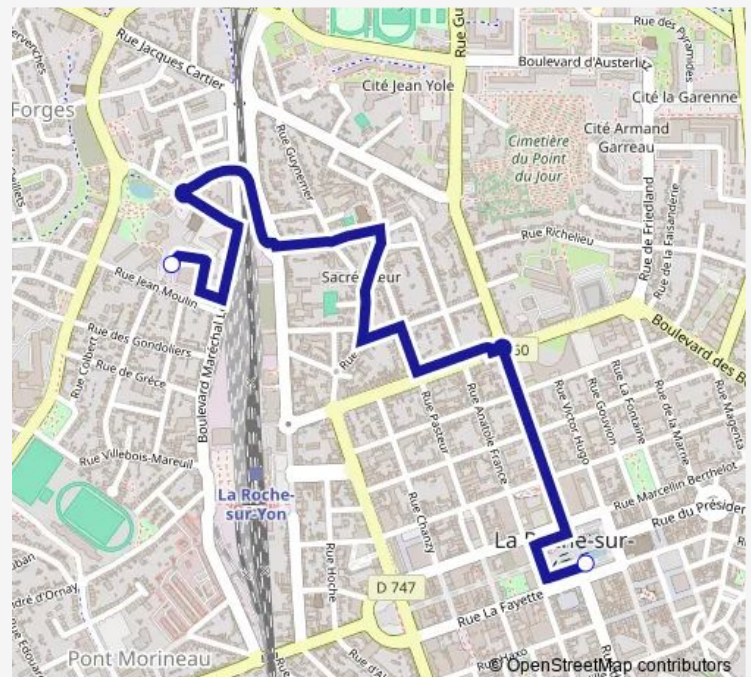

Bus S3 Correspondance 20h35 de Hippopotame

[Go to website](#)

Direction

Napoléon Hippopotame — Dépôt Cty

2 stops

[Open route schedule](#)

Napoléon Hippopotame

Dépôt Cty

Route schedule

Napoléon Hippopotame — Dépôt Cty

Monday	20:35
Tuesday	20:35
Wednesday	20:35
Thursday	20:35
Friday	20:35
Saturday	20:35
Sunday	—

Route info

Direction: Napoléon Hippopotame

Stops: 2

Trip Duration: 0 hour 22 min

S3 Bus time schedules and route maps are available in an offline PDF at busmaps.com. Use the busmaps.com website to see live bus times, train schedule or subway schedule, and step-by-step directions for all public transit in La Roche-sur-Yon