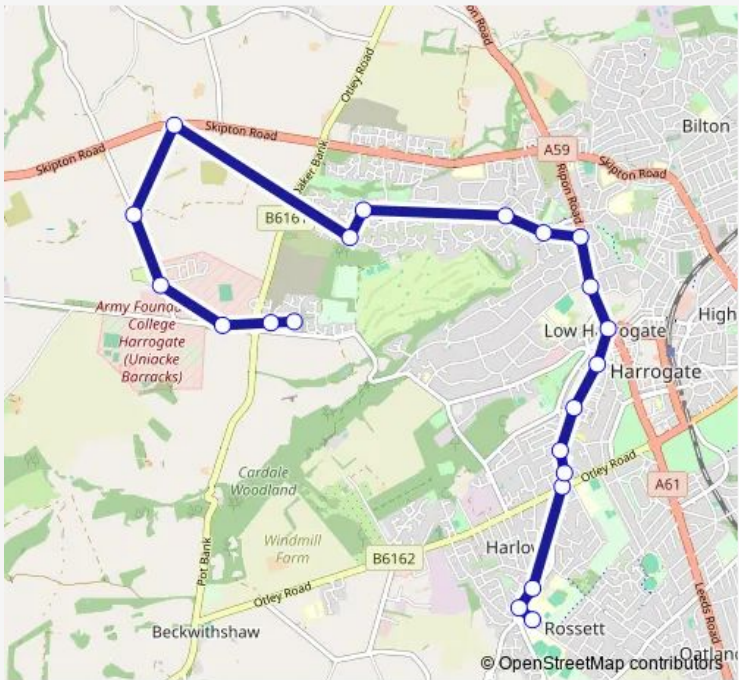

Bus S3 Penny Pot Lane - Rossett High School

[Go to website](#)

Direction
 Rossett High Sch Grounds — Ribblehead Road
 21 stops
[Open route schedule](#)

- Rossett High Sch Grounds
- Wellfield Court
- Opp Sports Centre
- New Inn
- Wordsworth Crescent
- Beechwood Crescent
- The Adelphi
- White Hart
- Royal Hall
- Cairn Hotel
- Oakdale Avenue
- Hydro
- Co-Op
- Columbine Grove
- Saltergate Rdbt
- Nelson Inn
- Saltergate Business Park
- Burley Avenue
- Penny Pot Lane
- Ingleborough Drive
- Ribblehead Road

Route schedule
 Rossett High Sch Grounds — Ribblehead Road

Monday	15:25
Tuesday	15:25
Wednesday	15:25
Thursday	15:25
Friday	15:25
Saturday	—
Sunday	—

Route info
 Direction: Rossett High Sch Grounds
 Stops: 21
 Trip Duration: 0 hour 34 min

■ S3 — Penny Pot Lane - Rossett High School **BusMaps**

Direction

Burley Avenue — Rossett High Sch Grounds

26 stops

[Open route schedule](#)

Burley Avenue

Penny Pot Lane

Ingleborough Drive

Monday 07:49

Tuesday 07:49

Wednesday 07:49

Thursday 07:49

Friday 07:49

Saturday —

Sunday —

Route info