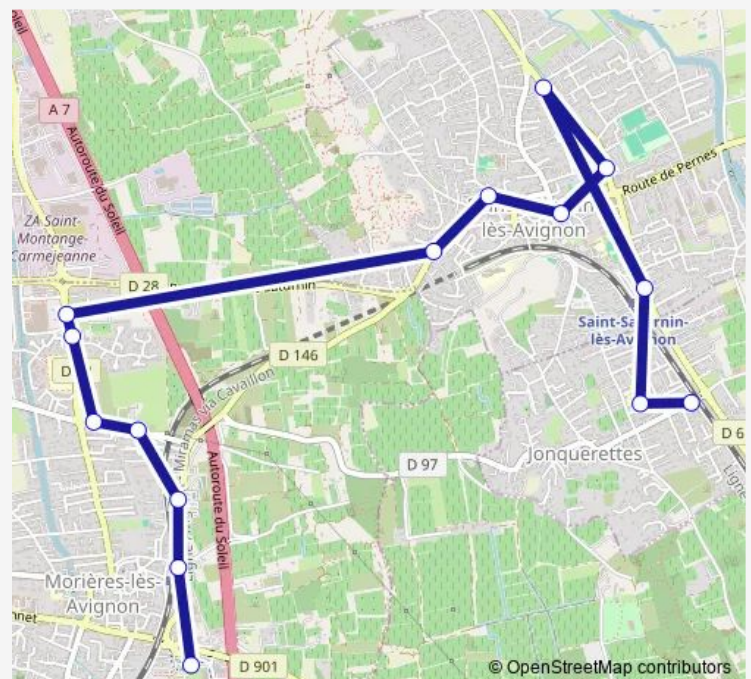

Rétanque

Les Roseaux

St Saturnin Gare

Jean Moulin

Château d'Eau

Route schedule

Collège Anne Frank — Château d'Eau

Monday 16:00-17:10

Tuesday 16:00-17:10

Wednesday 11:15-12:15

Thursday 16:00-17:10

Friday 16:00-17:10

Saturday —

Sunday —

Route info

Direction: Collège Anne Frank

Stops: 15

Trip Duration: 0 hour 26 min

■ S3 — Jonquerettes / ST Saturnin - College A. Frank

Direction

Jean Moulin — Collège Anne Frank

15 stops

[Open route schedule](#)

Jean Moulin

Monday 07:25-08:25

Tuesday 07:25-08:25

Wednesday 07:25-08:25

Thursday 07:25-08:25

Friday 07:25-08:25

Saturday —

Sunday —

Route info