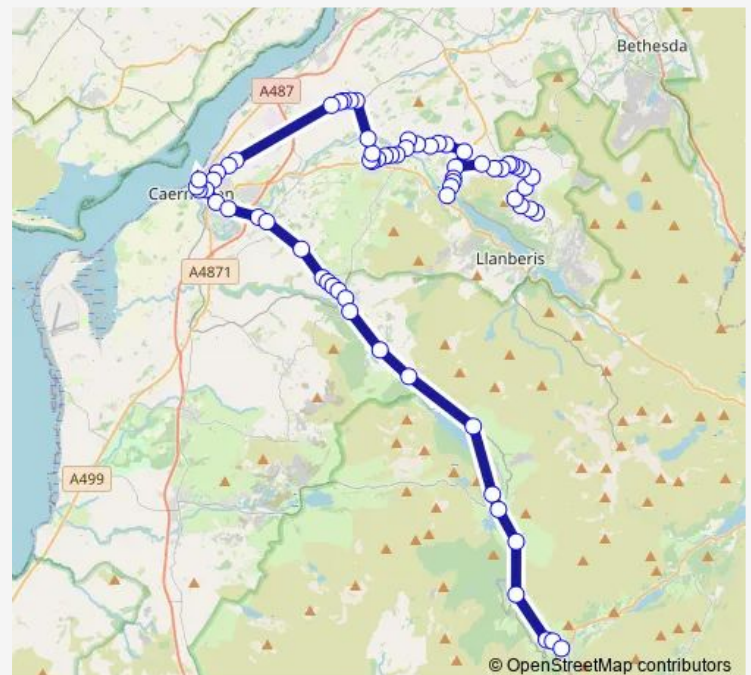

Thursday 07:40-18:02

Friday 07:40-18:02

Saturday 07:40-18:02

Sunday 08:40-17:02

Route info

Direction: Beddgelert B

Stops: 69

Trip Duration: 1 hour 16 min

■ S3 — Beddgelert - Dinorwig via Caernarfon

Rhes Gwstenin

Caernarfon Bus Station Stand B

Turf Square

Asda A

Margaret Street Subway

Maes Cadnant

Ael y Garth