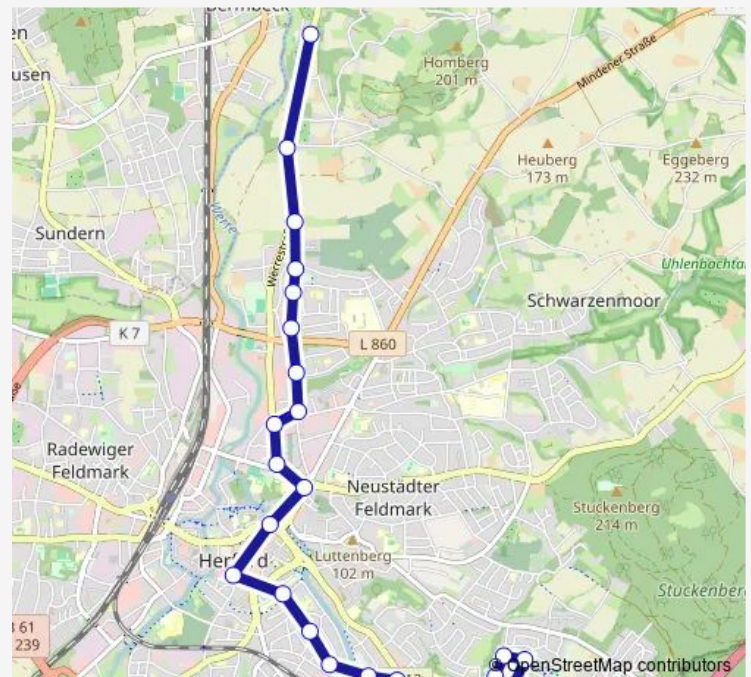

Herford, Lützwowstraße

Herford, Hardenbergstraße

Herford, Pöppelmannwall

Herford, Alter Markt Bstg 2

Herford, Berliner Straße

Herford, Lübbertor/Brücke

Herford, Agentur für Arbeit

Herford, Werrestraße

### Route schedule

Herford, Glumke — Hf-Falkendiek, Meyer

Monday 06:29-19:45

Tuesday 06:29-19:45

Wednesday 06:29-19:45

Thursday 06:29-19:45

Friday 06:29-19:45

Saturday 08:29-19:45

### Route info

Direction: Herford, Glumke

Stops: 20

Trip Duration: 0 hour 29 min

■ S3

BusMaps