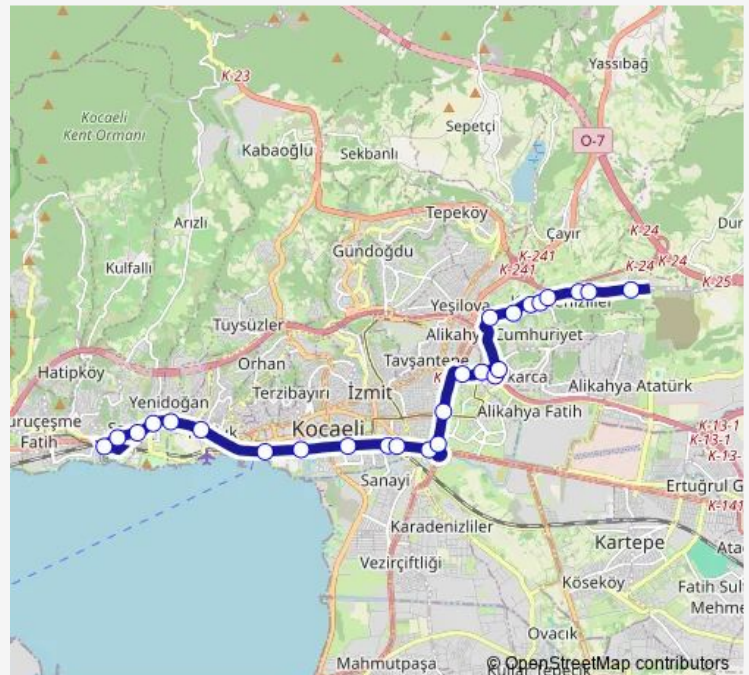

Çarşı Başı 1

Çarşı Başı 3

Çarşı Başı 5

Route schedule

Garaj Depolama Alanı 1 — Mezbaha

Monday 07:50

Tuesday 07:50

Wednesday 07:50

Thursday 07:50

Friday 07:50

Saturday —

Sunday —

Route info

Direction: Garaj Depolama Alanı 1

Stops: 26

Trip Duration: 0 hour 23 min

■ S3 — İSU-Solaklar Şantiyesi

BusMaps

Kahve

Çarşı Başı 8

Çarşı Başı 9

Eskioğlu Sokak

Mezbaha

Direction

Wednesday 17:40

Thursday 17:40

Friday 17:40

Saturday —

Sunday —

Route info

Direction: Mezbaha 1

Stops: 25