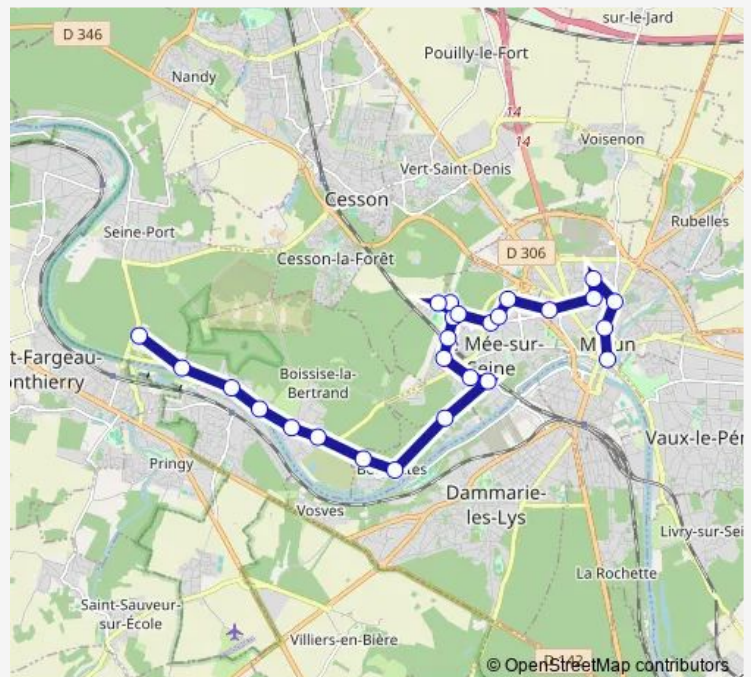

Rond-Point Saint Germain

Rue au Loup

Mont aux Lievres

Place de Verdun

Les Uzelles

Lavoir

Lyve

Giono

Saturday 07:02-08:18

Sunday —

Route info

Direction: Sainte Assise

Stops: 26

Trip Duration: 0 hour 50 min

Michelet

Trois Horloges

Avenue de Meaux

Centre Culturel

Gambetta

Direction

Gambetta — Sainte Assise

26 stops

[Open route schedule](#)

Gambetta

Route schedule

Gambetta — Sainte Assise

Monday 16:29-17:45

Tuesday 16:29-17:45

Wednesday 12:34

Thursday 16:29-17:45

Friday 16:29-17:45

Saturday 12:34