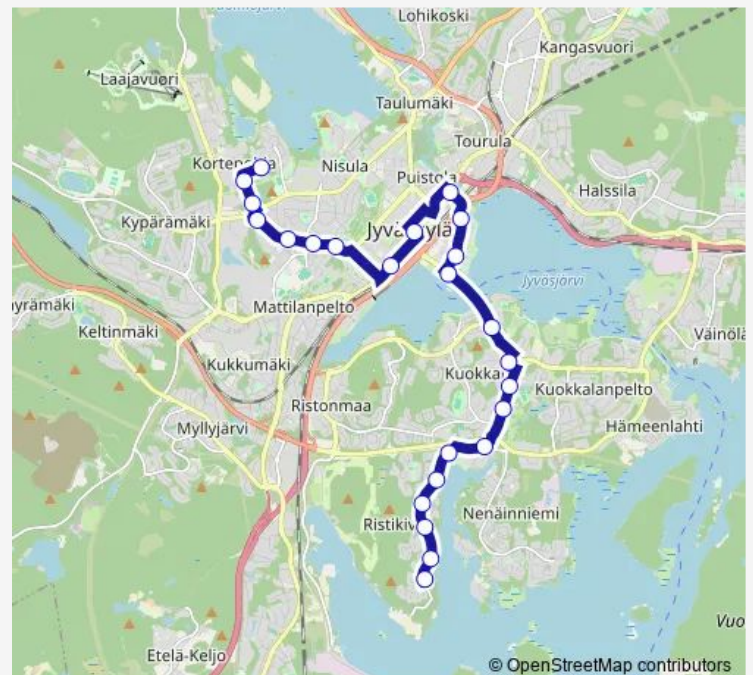

Tikanranta 2

Kissankello 2

Valkovuokontie 2

Route schedule

Taitoniekantie — Kaarikuja

| | |
|-----------|---------------------------|
| Monday | 06:05-00:30 ⁺¹ |
| Tuesday | 06:05-00:30 ⁺¹ |
| Wednesday | 06:05-00:30 ⁺¹ |
| Thursday | 06:05-00:30 ⁺¹ |
| Friday | 06:05-00:30 ⁺¹ |
| Saturday | 08:10-01:15 ⁺¹ |
| Sunday | 08:15-23:20 |

Route info

Direction: Taitoniekantie

Stops: 24

Trip Duration: 0 hour 32 min

S3 — Ristikivi-Kortepohja

Lehdokintie 2

Kokkakuja 2

Kaarikuja

Tuesday 05:55-24:00

Wednesday 05:55-24:00

Thursday 05:55-24:00

Friday 05:55-24:00

Saturday 08:00-01:45⁺¹

Sunday 09:40-23:50

Route info

Direction: Kaarikuja