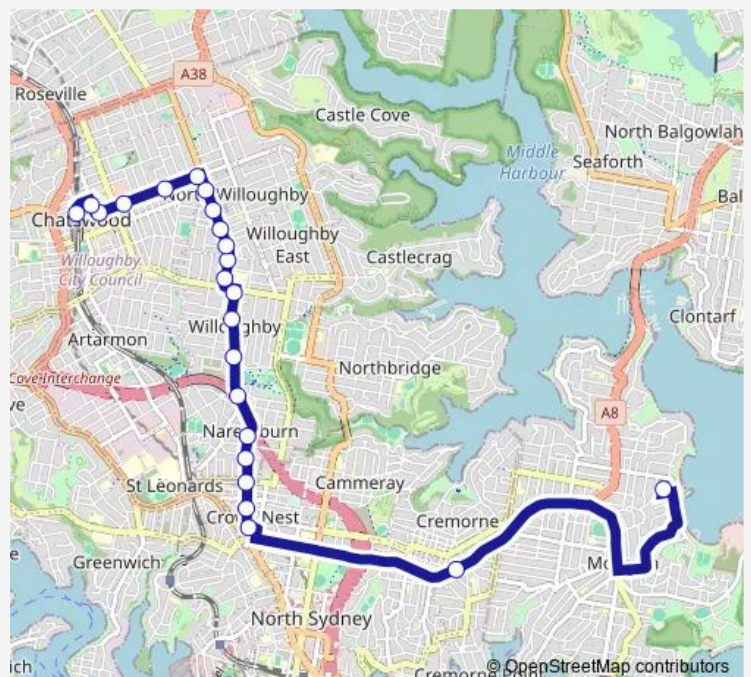

School Bus 581n Queenwood to Chatswood Station

[Go to website](#)

Direction

Queenwood School For Girls, Waitovu St — Chatswood Station, Stand D

23 stops

[Open route schedule](#)

Queenwood School For Girls, Waitovu St

Penshurst St Opp Macmahon St

Victoria Av After Penshurst St

Mashman Park, Victoria Av

Victoria Av Opp Chatswood Chase Sydney

Westfield Chatswood, Victoria Av

Route schedule

Queenwood School For Girls, Waitovu St — Chatswood Station, Stand D

Monday 15:25

Tuesday 15:25

Wednesday 15:25

Thursday 15:25

Friday 15:25

Saturday —

Sunday —

Route info

Direction: Queenwood School For Girls, Waitovu St

Stops: 23

Trip Duration: 0 hour 56 min

581n — Queenwood to Chatswood Station

Anderson St At Endeavour St

Chatswood Station, Stand D

581n School Bus time schedules and route maps are available in an offline PDF at busmaps.com. Use the busmaps.com website to see live bus times, train schedule or subway schedule, and step-by-step directions for all public transit in Sydney