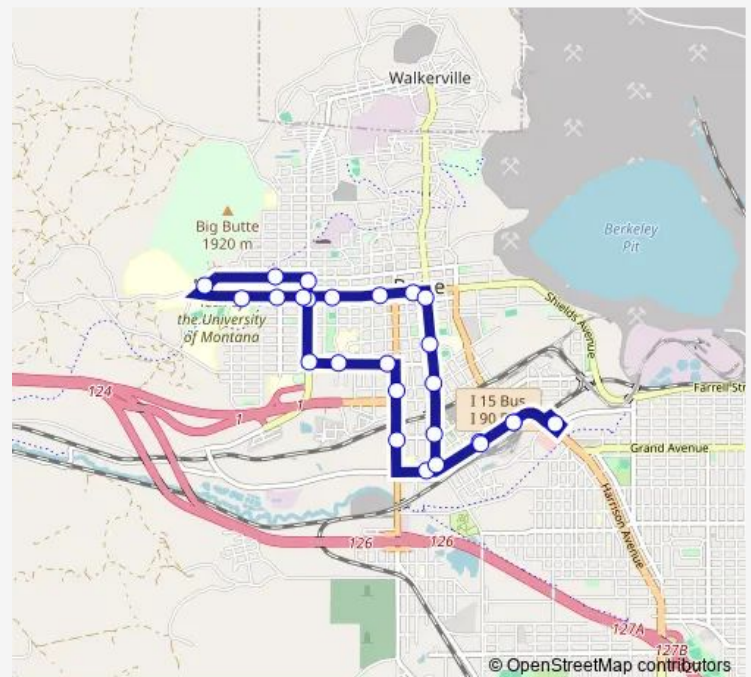

Main / Gold (Bhs)

Route schedule

Transit Center — Transit Center

Monday 07:15-17:15

Tuesday 07:15-17:15

Wednesday 07:15-17:15

Thursday 07:15-17:15

Friday 07:15-17:15

Saturday —

Sunday —

Route info

Direction: Transit Center

Stops: 27

Trip Duration: 0 hour 27 min

Main / Aluminum

Main / Second

Main /Front (Rosalie Manor)

Front / California

Front / Arizona

Transit Center

Bus time schedules and route maps are available in an offline PDF at busmaps.com. Use the busmaps.com website to see live bus times, train schedule or subway schedule, and step-by-step directions for all public transit in Butte