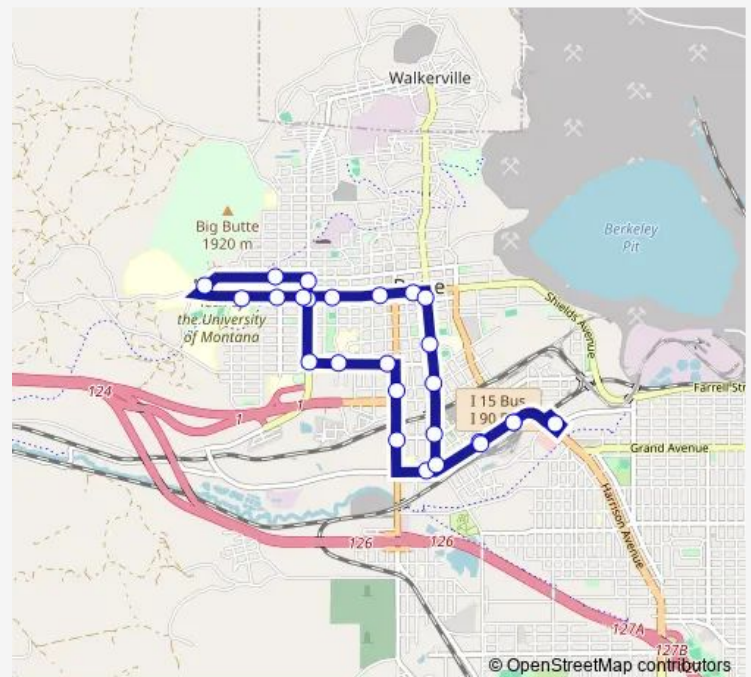

### Route schedule

Transit Center — Transit Center

Monday 07:15-17:15

Tuesday 07:15-17:15

Wednesday 07:15-17:15

Thursday 07:15-17:15

Friday 07:15-17:15

Saturday —

### Route info

Direction: Transit Center

Stops: 27

Trip Duration: 0 hour 27 min

Main / Aluminum

Main / Second

Main /Front (Rosalie Manor)

Front / California