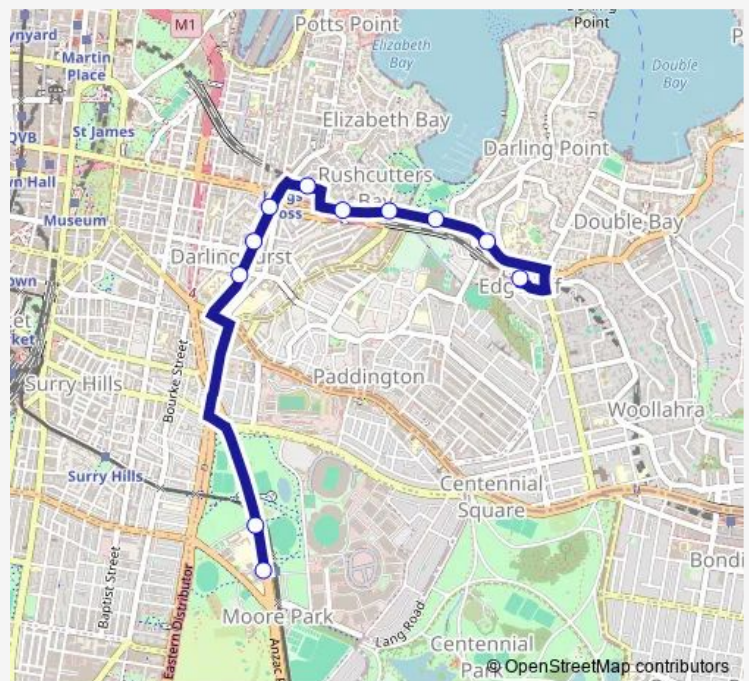

Bayswater Rd Opp Mclachlan Av

Bayswater Rd Before New Beach Rd

New South Head Rd After Mona Rd

Edgecliff Station, Stand L

Route schedule

Sydney Girls High School, Anzac Pde — Edgecliff Station, Stand L

Monday 15:30

Tuesday 15:30

Wednesday 15:30

Thursday 15:30

Friday 15:30

Saturday —

Sunday —

Route info

Direction: Sydney Girls High School, Anzac Pde

Stops: 11

Trip Duration: 0 hour 19 min

613e — Sydney Girls HS to Edgecliff

613e School Bus time schedules and route maps are available in an offline PDF at busmaps.com. Use the busmaps.com website to see live bus times, train schedule or subway schedule, and step-by-step directions for all public transit in Sydney