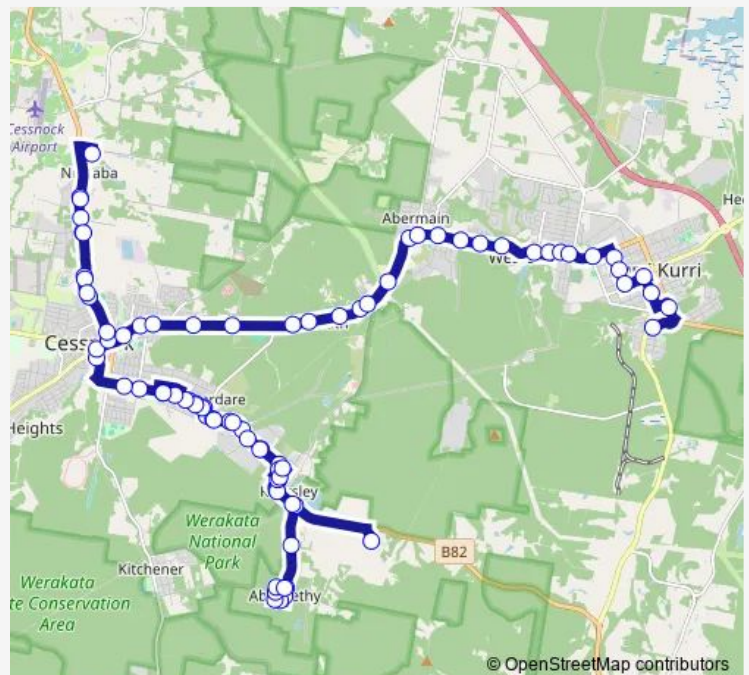

Cessnock High School, Aberdare Rd

Aberdare St At Kearsley St

Aberdare St At Caledonian St

Aberdare Rd Before Colliery St

Greta St After Colliery St

Greta St At Penniment St

Gordon Williams Memorial Cemetery, Greta St

Caledonia St Opp Government Rd

Caledonia St Before Ellalong St

Caledonia St Opp Kearsley Hotel

Tomalpin St At Caledonia St

Allandale St Before Mulbring St

Lake Rd After Allandale St

Lake Rd Opp Kearsley Rd

Elrington Dr At Jacaranda Gr

87 Kearsley Rd

Ferguson St Opp Knox St

Ferguson St Opp Murray St

Stuart St After Ferguson St

Stuart St At Munro St

Route schedule

Cessnock High School, Aberdare Rd — Centenary Park, Tomalpin St

Monday	—
Tuesday	—
Wednesday	14:05
Thursday	—
Friday	—
Saturday	—
Sunday	—

Route info

Direction: Cessnock High School, Aberdare Rd

Stops: 82

Trip Duration: 1 hour 15 min

Munro St At Murray St

Munro St Opp Knox St

Knox St At Ferguson St

Lake Rd After Kearsley Rd