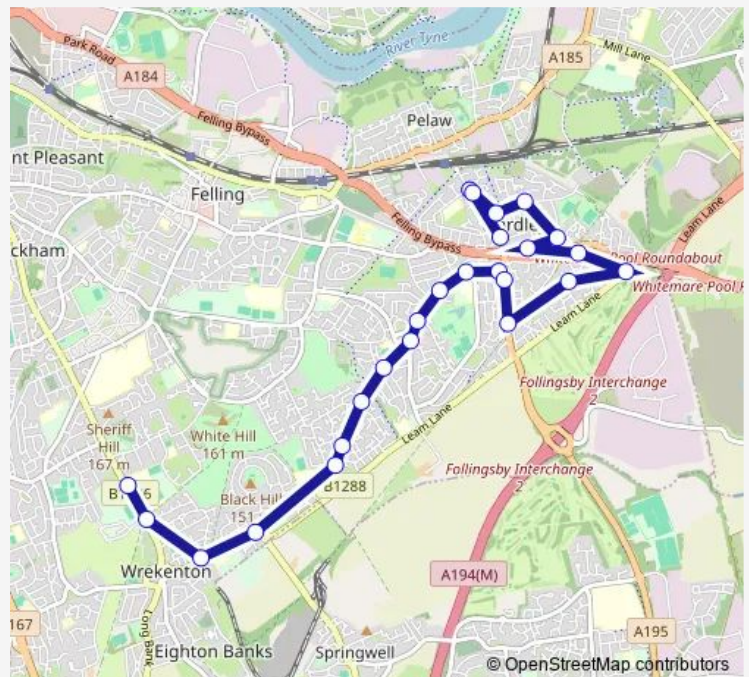

Felling Bypass-Montrose Drive

Sunderland Road-Wardley Hall

White Mere Gardens-Lingey Gardens

Manor Gardens-Rannoch Close

Route schedule

Cardinal Hume Catholic School — Kirkwood Gardens-Addison Gardens

Monday 15:00-15:30

Tuesday 15:00-15:30

Wednesday 15:00-15:30

Thursday 15:00-15:30

Friday 15:00-15:30

Saturday —

Sunday —

Route info

Direction: Cardinal Hume Catholic School

Stops: 25

Trip Duration: 0 hour 20 min

■ S878 — Cardinal Hume Catholic School - Wardley

Manor Gardens

Kirkwood Gardens-Laski Gardens

Kirkwood Gardens-Broadlea

Kirkwood Gardens-Addison Gardens

Direction