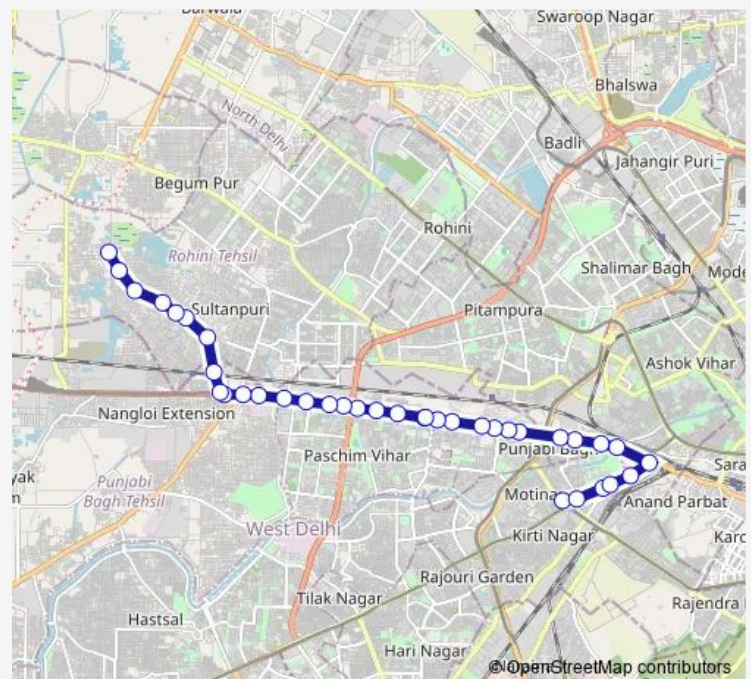

Multan Nagar

Paschim Vihar Super Bazar (West Metro Station)

Peeragarhi Chowk

Route schedule

Karampura Terminal — Mubarakpur Dabas

Monday 06:50-21:46

Tuesday 06:50-21:46

Wednesday 06:50-21:46

Thursday 06:50-21:46

Friday 06:50-21:46

Saturday 06:50-21:46

Sunday 06:50-21:46

Route info

Direction: Karampura Terminal

Stops: 37

Trip Duration: 1 hour 6 min