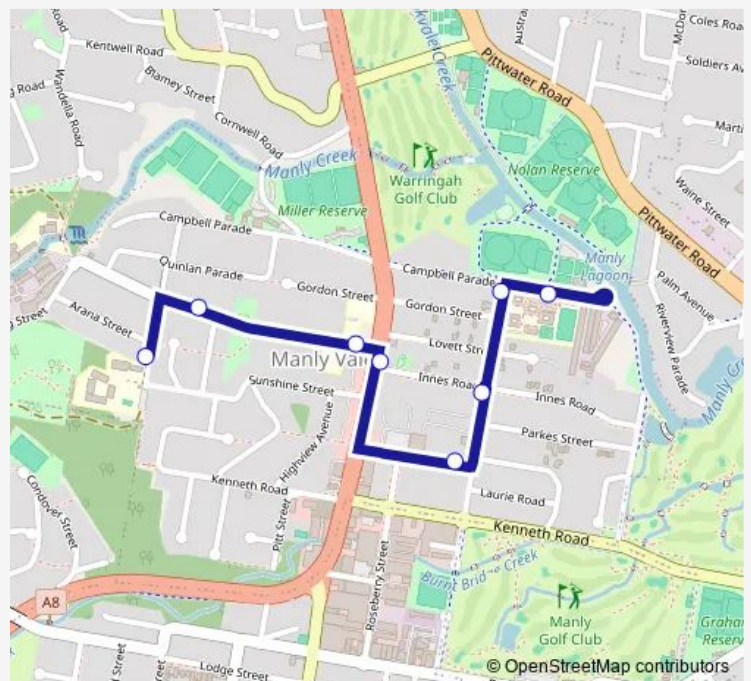

School Bus 618n Manly Vale PS to Nbsc Mackellar Girls Campus

[Go to website](#)

Direction

Gibbs St Before Arana St — Nbsc Mackellar Girls, Campbell Pde, Stand K

8 stops

[Open route schedule](#)

Gibbs St Before Arana St

King St Opp Seebrees St

St Kieran's Church, King St

Manly Vale Community Centre, Condamine St

Koorala St Before Quirk Rd

Quirk Rd At Innes Rd

Nbsc Mackellar Girls, Quirk Rd, Stand E

Nbsc Mackellar Girls, Campbell Pde, Stand K

Route schedule

Gibbs St Before Arana St — Nbsc Mackellar Girls, Campbell Pde, Stand K

Monday	15:05
Tuesday	15:05
Wednesday	15:05
Thursday	15:05
Friday	15:05
Saturday	—
Sunday	—

Route info

Direction: Gibbs St Before Arana St

Stops: 8

Trip Duration: 0 hour 10 min

618n School Bus time schedules and route maps are available in an offline PDF at busmaps.com. Use the busmaps.com website to see live bus times, train schedule or subway schedule, and step-by-step directions for all public transit in Sydney