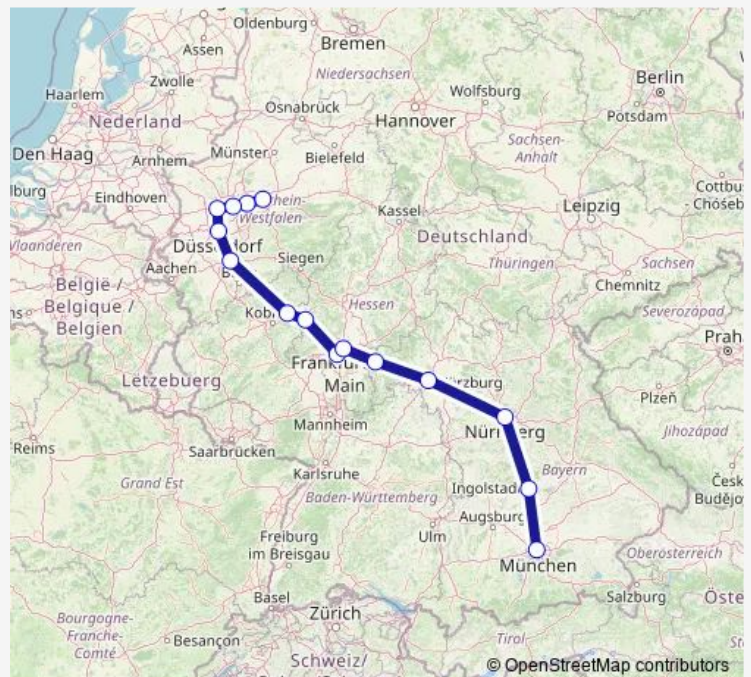

Rail ICE 621

[Go to website](#)

Direction

Dortmund Hbf — München Hbf

15 stops

[Open route schedule](#)

Dortmund Hbf

Bochum Hbf

Essen Hbf

Duisburg Hbf

Düsseldorf Hbf

Köln Messe/Deutz Gl.11-12

Montabaur

Limburg Süd

Frankfurt(M) Flughafen Fernbf

Frankfurt(Main)Hbf

Aschaffenburg Hbf

Würzburg Hbf

Nürnberg Hbf

Ingolstadt Hbf

München Hbf

Route schedule

Dortmund Hbf — München Hbf

Monday 09:11-08:40

Tuesday 09:11-08:40

Wednesday 09:11-08:40

Thursday 09:11-08:40

Friday 09:11-08:40

Saturday 09:11-08:13

Sunday 09:11-08:13

Route info

Direction: Dortmund Hbf

Stops: 15

Trip Duration: 6 hour 28 min

ICE 621

BusMaps