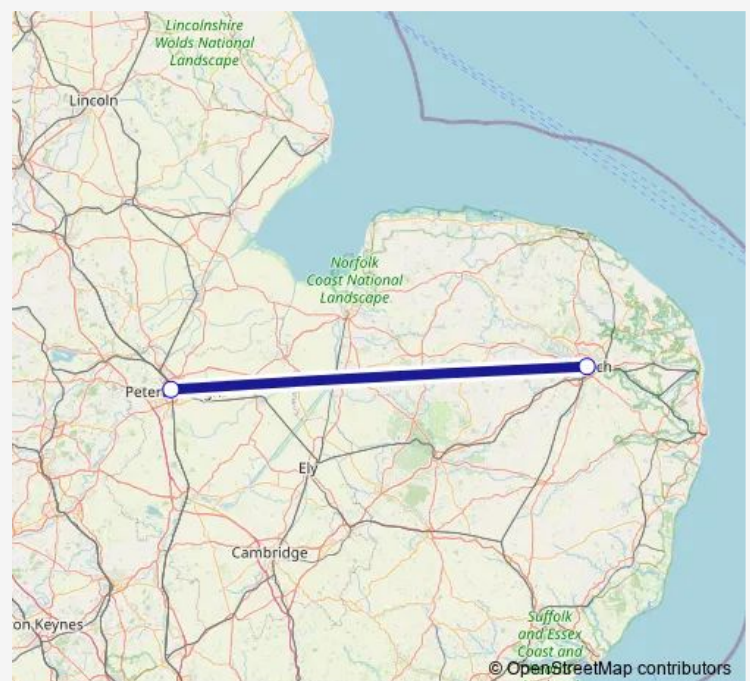

Rail Replacement Bus Service Em:Nrw->Pbo EM replacement bus service from NRW to Pbo

[Go to website](#)

Direction

Norwich — Peterborough

2 stops

[Open route schedule](#)

Norwich

Peterborough

Route schedule

Norwich — Peterborough

Monday —

Tuesday —

Wednesday —

Thursday —

Friday —

Saturday 05:02-19:34

Sunday 08:49-20:02

Route info

Direction: Norwich

Stops: 2

Trip Duration: 2 hour 10 min

■ Em:Nrw->Pbo — EM replacement bus service from NRW to Pbo

Em:Nrw->Pbo Rail Replacement Bus Service time schedules and route maps are available in an offline PDF at busmaps.com. Use the busmaps.com website to see live bus times, train schedule or subway schedule, and step-by-step directions for all public transit in Peterborough