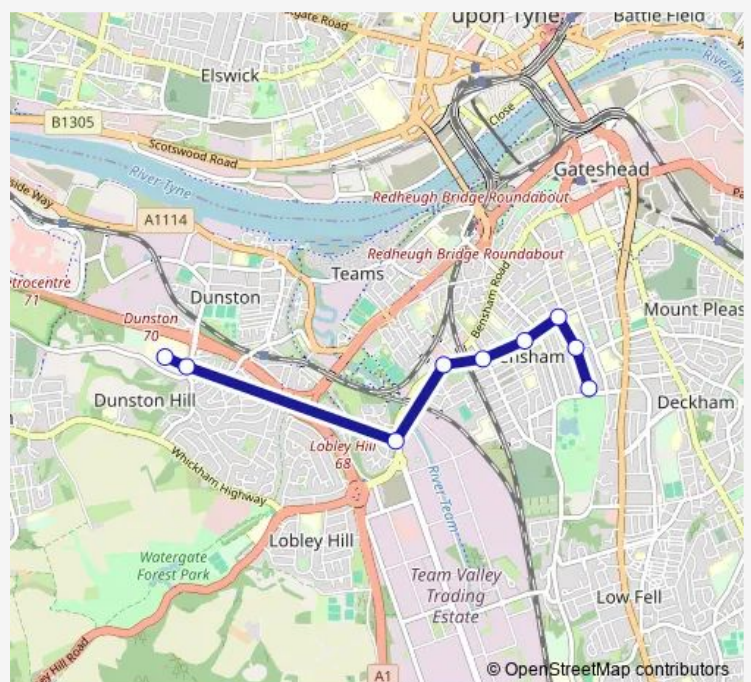

Lobley Hill Road-Newbury Place

Victoria Road-Lobley Hill Road

Victoria Road-Queen Street

Bolam Street-Turning Circle

Johnson Street

Yetholm Road

Rose Street

Rose Street-Morrison Street

### Route schedule

Saltwell Road South-Chowdene Park — Kingsmeadow Community School

Monday 07:45

Tuesday 07:45

Wednesday 07:45

Thursday 07:45

Friday 07:45

Saturday —

### Route info

Direction: Saltwell Road South-Chowdene Park

Stops: 23

Trip Duration: 0 hour 45 min

846n

Market Lane-Bank Foot

Kingsmeadow Community School

**Direction**