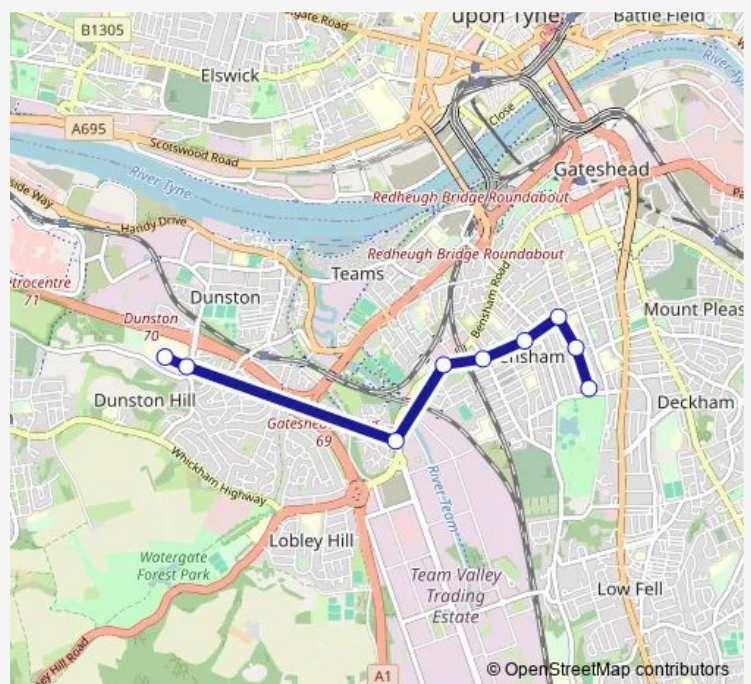

Lobley Hill Road-Newbury Place

Victoria Road-Lobley Hill Road

Victoria Road-Queen Street

Bolam Street-Turning Circle

Johnson Street

Yetholm Road

Rose Street

Rose Street-Morrison Street

### Route schedule

Saltwell Road South-Chowdene Park — Kingsmeadow Community School

Monday	07:45
Tuesday	07:45
Wednesday	07:45
Thursday	07:45
Friday	07:45
Saturday	—
Sunday	—

### Route info

Direction: Saltwell Road South-Chowdene Park

Stops: 23

Trip Duration: 0 hour 45 min

846N

Market Lane-Bank Foot

Kingsmeadow Community School

**Direction**