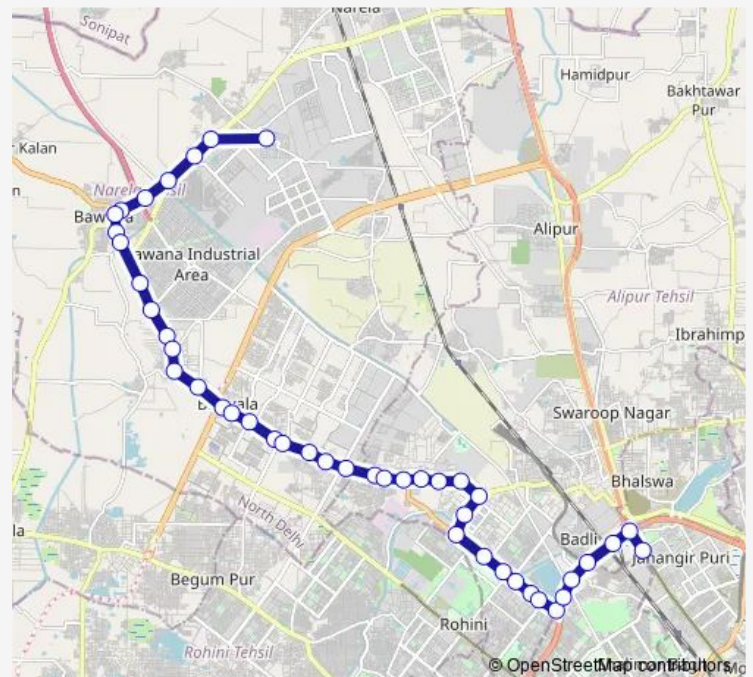

Thursday 05:54-21:24

Friday 05:54-21:24

Saturday 05:54-21:24

Sunday 05:54-21:24

Route info

Direction: Sannoth Village

Stops: 44

Trip Duration: 1 hour 30 min

113adown

Prehladpur Crossing

Rohini Sec 27 and 30 Crossing

Shahbad Dairy

Shahbad Dairy A Block

St. Xavier School Shahbad

Shahbad Daulatpur School

Shahbad Daulatpur Gaon