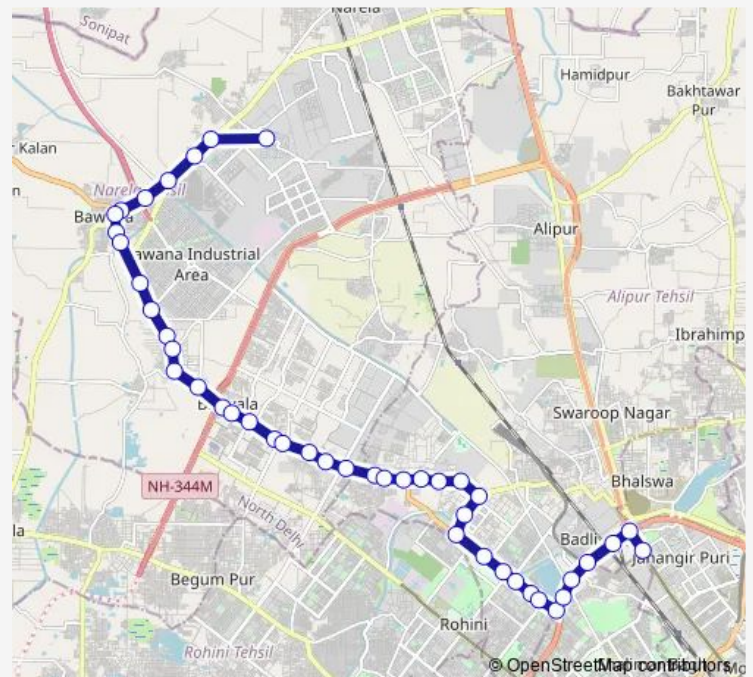

### Route schedule

Sannoth Village — GTK Depot

Monday 05:54-21:24

Tuesday 05:54-21:24

Wednesday 05:54-21:24

Thursday 05:54-21:24

Friday 05:54-21:24

Saturday 05:54-21:24

Sunday 05:54-21:24

### Route info

Direction: Sannoth Village

Stops: 44

Trip Duration: 1 hour 30 min

113adown

BusMaps

Prehladpur Crossing

Rohini Sec 27 and 30 Crossing