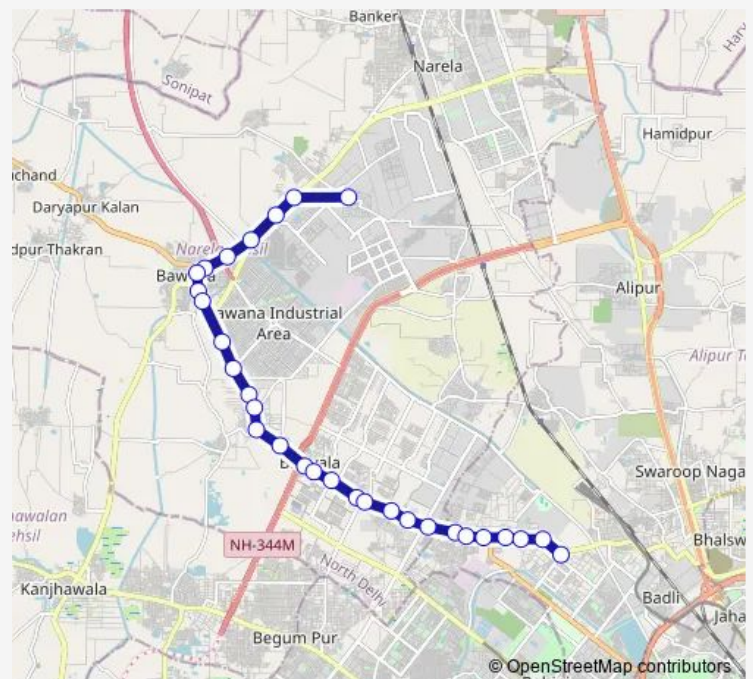

Thursday 05:54-21:24

Friday 05:54-21:24

Saturday 05:54-21:24

Sunday 05:54-21:24

Route info

Direction: Sannoth Village

Stops: 30

Trip Duration: 1 hour 2 min