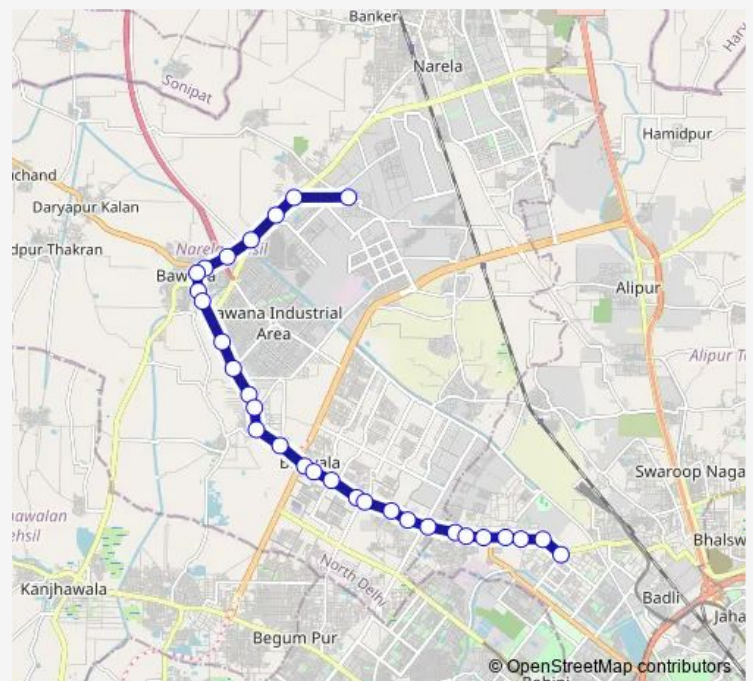

### Route schedule

Sannoth Village — Rohini Sec 16 (Maharaja Aggarsen Dharam Sthal)

Monday 05:54-21:24

Tuesday 05:54-21:24

Wednesday 05:54-21:24

Thursday 05:54-21:24

Friday 05:54-21:24

Saturday 05:54-21:24

### Route info

Direction: Sannoth Village

Stops: 30

Trip Duration: 1 hour 2 min

113adown

Prehladpur Crossing

Rohini Sec 27 and 30 Crossing

Shahbad Dairy