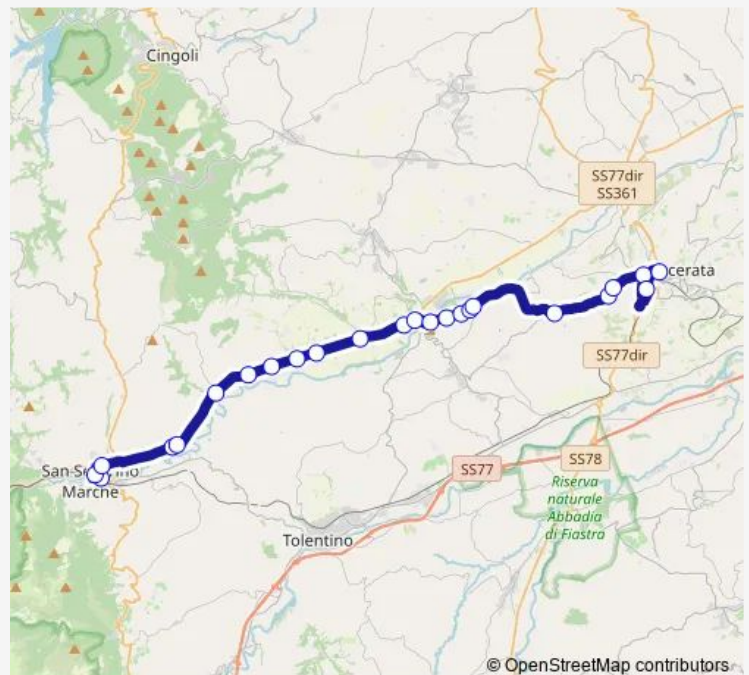

Treia - Catignano

Treia - Catignano - S.S. Settempedana

Treia - Bivio Contrada Vallonica

SAN Severino - Localita Berta

Route schedule

Macerata Terminal — SAN Severino - Stazione F.S.

Monday 07:35-19:30

Tuesday 07:35-19:30

Wednesday 07:35-19:30

Thursday 07:35-19:30

Friday 07:35-19:30

Saturday 07:35-19:30

Sunday —

Route info

Direction: Macerata Terminal

Stops: 26

Trip Duration: 0 hour 40 min

■ SAN Severino - Macerata

BusMaps

Bivio Rocchetta, SAN Severino

Passo Pitino

SAN Severino - Localita Taccoli Dir. Tol

SAN Severino - Localita Taccoli

SAN Severino - Stazione F.S.

Thursday 07:05-07:12

Friday 07:05-07:12

Saturday 07:05-07:12

Sunday —

Route info

Direction: Passo Treia - VIA B.Pietro

Stops: 12

Trip Duration: 0 hour 35 min