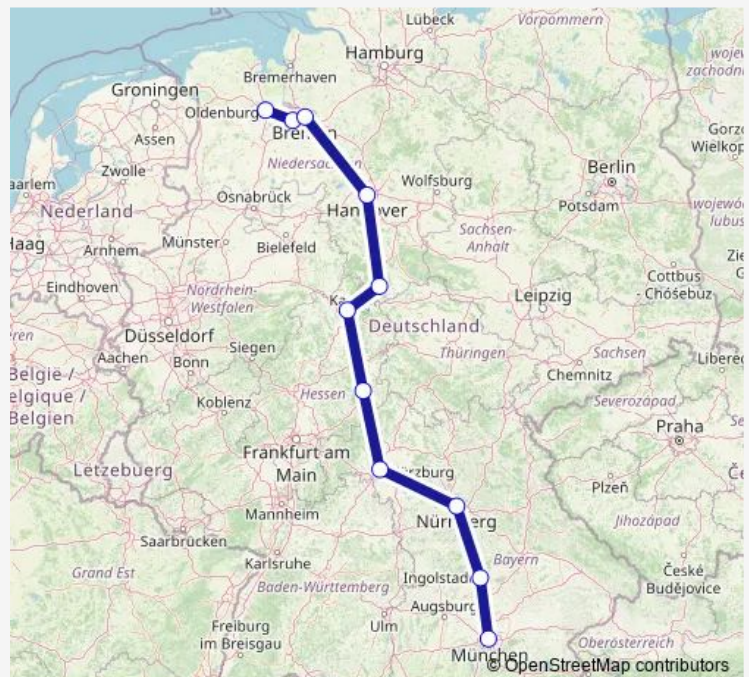

Rail ICE 535

[Go to website](#)

Direction

Oldenburg(Oldb) — München Hbf

11 stops

[Open route schedule](#)

Oldenburg(Oldb)

Delmenhorst

Bremen Hbf

Hannover Hbf

Göttingen

Kassel-Wilhelmshöhe

Fulda

Würzburg Hbf

Nürnberg Hbf

Ingolstadt Hbf

München Hbf

Route schedule

Oldenburg(Oldb) — München Hbf

Monday 09:15-08:41

Tuesday 09:15

Wednesday 09:15-08:41

Thursday 09:15

Friday 09:15-08:41

Saturday 08:41

Sunday 10:26-08:40

Route info

Direction: Oldenburg(Oldb)

Stops: 11

Trip Duration: 5 hour 58 min

ICE 535

ICE 535 Rail time schedules and route maps are available in an offline PDF at busmaps.com. Use the busmaps.com website to see live bus times, train schedule or subway schedule, and step-by-step directions for all public transit in Delmenhorst