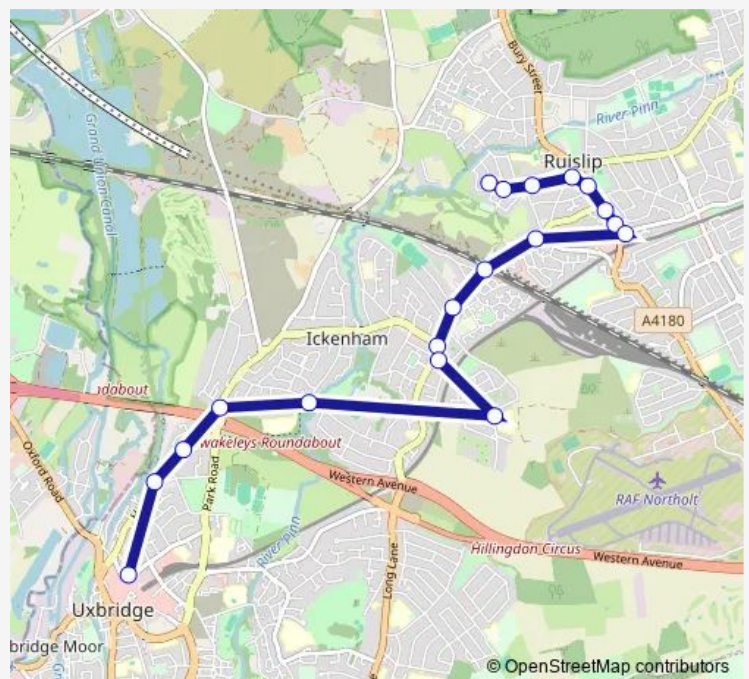

### Direction

Glenhurst Avenue — Belmont Road

19 stops

[Open route schedule](#)

Glenhurst Avenue

Field Way

Sharps Lane Ruislip

Ruislip Police Station

### Route schedule

Glenhurst Avenue — Belmont Road

Monday 07:28-19:30

Tuesday 07:28-19:30

Wednesday 07:28-19:30

Thursday 07:28-19:30

Friday 07:28-19:30

Saturday 07:30-19:30

### Route info

Direction: Glenhurst Avenue

Stops: 19

Trip Duration: 0 hour 41 min

■ U10 — Uxbridge - Harefield Road - Ickenham Station - West Ruislip - Ruislip - Ruislip, Heathfield Rise

**Direction**

Uxbridge Station — Glenhurst Avenue

## Route schedule

Uxbridge Station — Glenhurst Avenue

Monday 06:50-18:51

Tuesday 06:50-18:51

Wednesday 06:50-18:51

Thursday 06:50-18:51

Friday 06:50-18:51

Saturday 06:59-18:54