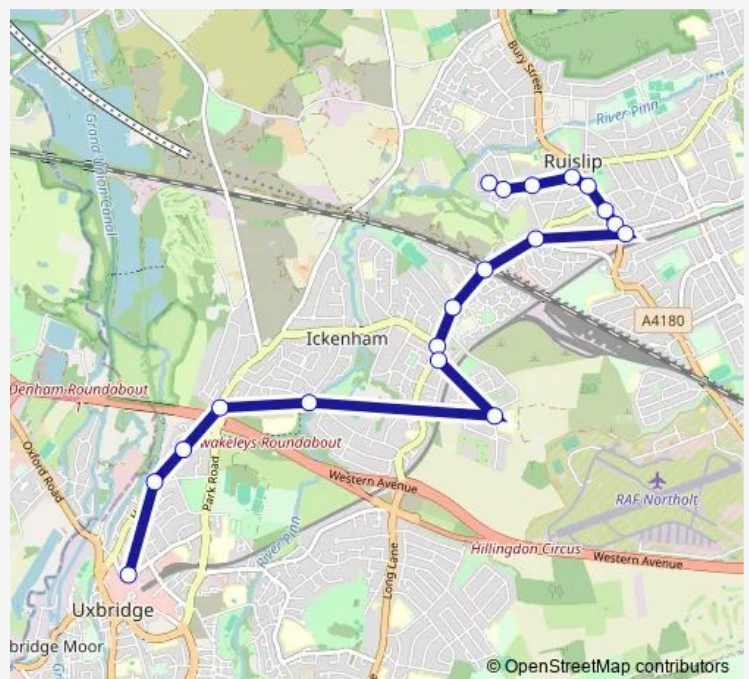

Colnedale Road

Belmont Road

Route schedule

Glenhurst Avenue — Belmont Road

Monday 07:28-19:30

Tuesday 07:28-19:30

Wednesday 07:28-19:30

Thursday 07:28-19:30

Friday 07:28-19:30

Saturday 07:30-19:30

Sunday —

Route info

Direction: Glenhurst Avenue

Stops: 19

Trip Duration: 0 hour 31 min

U10 — Uxbridge - Harefield Road - Ickenham Station - West Ruislip - Ruislip - Ruislip, Heathfield Rise

Direction

Uxbridge Station — Glenhurst Avenue

24 stops

[Open route schedule](#)

Uxbridge Station

Uxbridge High Street

Colnedale Road

Clare House Care Home

Wednesday 06:50-18:51

Thursday 06:50-18:51

Friday 06:50-18:51

Saturday 06:59-18:54

Sunday —

Route info

Direction: Uxbridge Station

Stops: 24