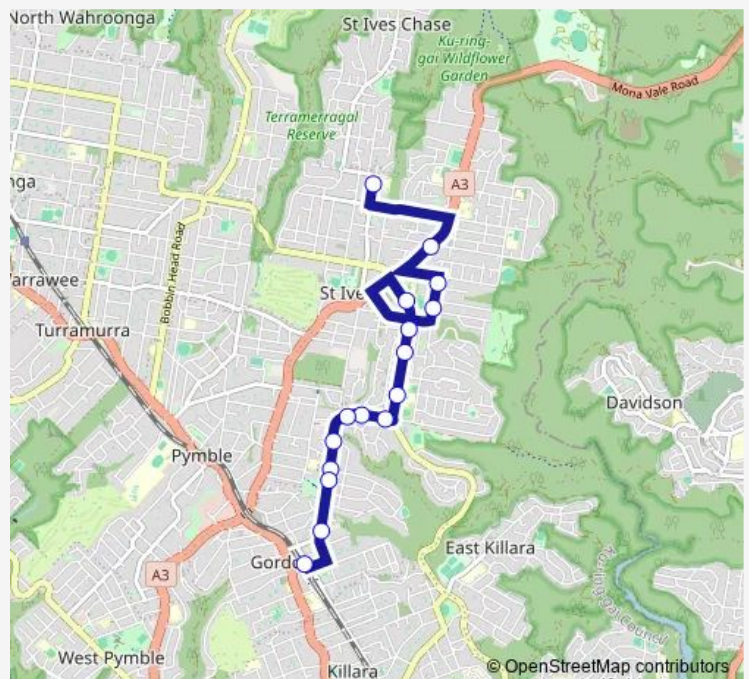

Mona Vale Rd At Douglas St

Yarrabung Rd Opp College Cres

Yarrabung Rd At Catherine St

Masada College, Link Rd

Horace St After Stanley St

St Ives Community Church, Horace St

St Ives High School, Horace St

Eucalyptus St At Pindari Av

Eucalyptus St After Sussex Rd

Sage St Before Lowry Cres

Rosedale Rd At Baldwin St

Rosedale Rd At Elgin St

Rosedale Rd At Darnley St

Rosedale Rd At Melkin End

Gordon Station, Werona Av, Stand D

Route schedule

St Ives North Public School, Memorial Av — Gordon Station, Werona Av, Stand D

Monday	15:05
Tuesday	15:05
Wednesday	15:05
Thursday	15:05
Friday	15:05
Saturday	—
Sunday	—

Route info

Direction: St Ives North Public School, Memorial Av

Stops: 16

Trip Duration: 0 hour 27 min

9046 — St Ives North PS to Gordon Station

9046 School Bus time schedules and route maps are available in an offline PDF at busmaps.com. Use the busmaps.com website to see live bus times, train schedule or subway schedule, and step-by-step directions for all public transit in Sydney