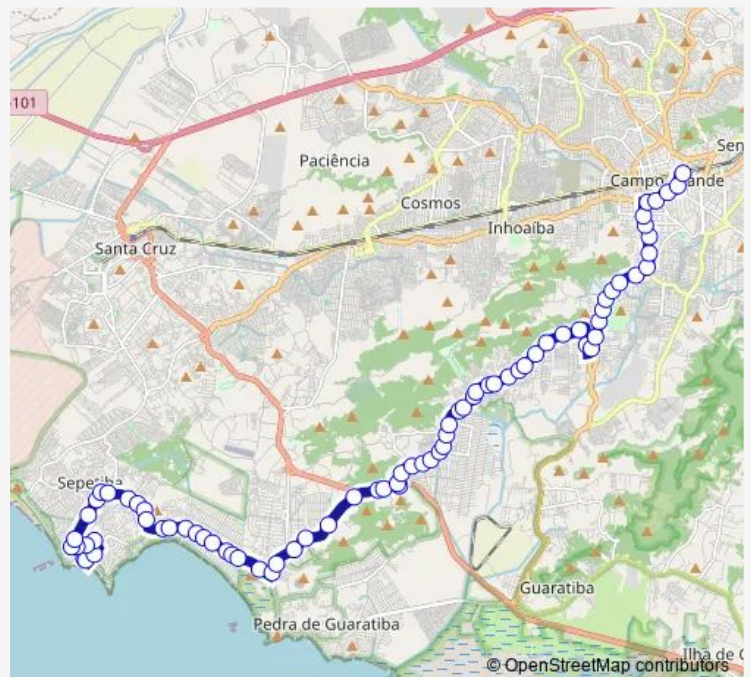

### Direction

undefined — undefined

0 stops

[Open route schedule](#)

### Route schedule

undefined — undefined

Monday 00:00

Tuesday 00:00

Wednesday 00:00

Thursday 00:00

Friday 00:00

Saturday 00:00

### Route info

Direction:

Stops: 0

Trip Duration: – min

■ Sn884 — Sepetiba - Terminal Campo Grande

## Direction

Terminal Rodoviário de Campo Grande : Plat. A. — Ponto Final: Sepetiba : Praia do Recôncavo

77 stops

[Open route schedule](#)

Terminal Rodoviário de Campo Grande : Plat. A.

Estação Campo Grande : Sul