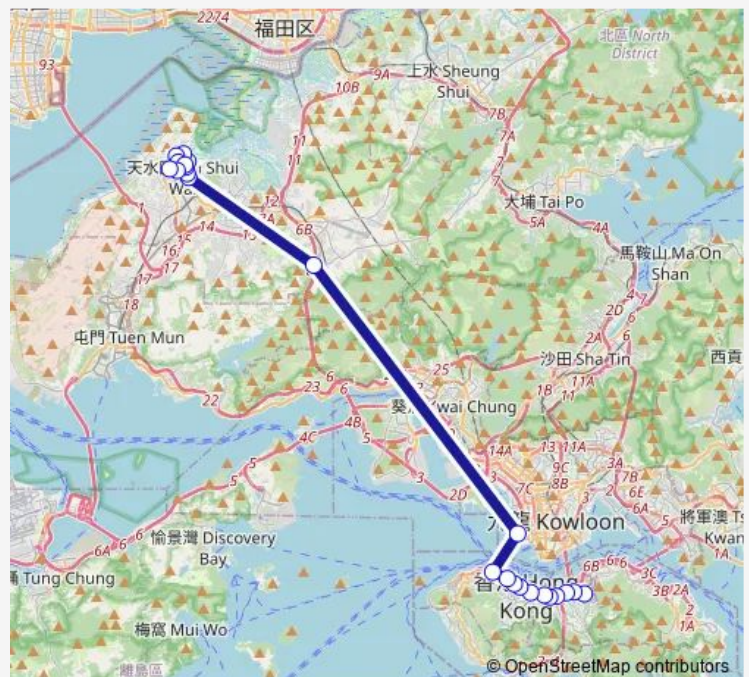

[Ctb] Western Harbour Crossing BUS-BUS Interchange[[Kmb+Ctb] Western Harbour Tunnel

### Route schedule

[Ctb] Causeway BAY (Moreton Terrace) — [Ctb] TIN YAN Estate[[Kmb] TIN YAN Estate BUS Terminus][Lrtfeeder] TIN YAN Estate BUS Terminus

Monday	18:05
Tuesday	18:05
Wednesday	18:05
Thursday	18:05
Friday	18:05
Saturday	—
Sunday	—

### Route info

Direction: [Ctb] Causeway BAY (Moreton Terrace)

Stops: 22

Trip Duration: 1 hour 19 min

■ 967x — Causeway BAY (Moreton Terrace) - TIN Shui WAI (TIN YAN Estate) (Omit Admiralty Centre)

BBI/<Br>Western Harbour Crossing BUS-BUS Interchange[[Kmb] Western Harbour Tunnel Bbi