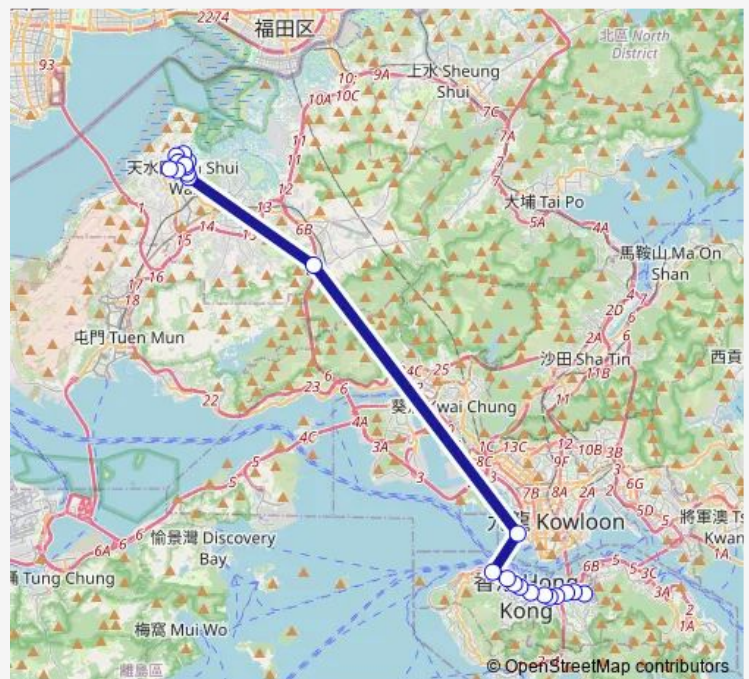

[Ctb] Western Harbour Crossing BUS-BUS Interchange[[Kmb+Ctb] Western Harbour Tunnel

Route schedule

[Ctb] Causeway BAY (Moreton Terrace) — [Ctb] TIN YAN Estate[[Kmb] TIN YAN Estate BUS Terminus][Lrtfeeder] TIN YAN Estate BUS Terminus

Monday	18:05
Tuesday	18:05
Wednesday	18:05
Thursday	18:05
Friday	18:05
Saturday	—
Sunday	—

Route info

Direction: [Ctb] Causeway BAY (Moreton Terrace)

Stops: 22

Trip Duration: 1 hour 24 min

■ 967X — Causeway BAY (Moreton Terrace) - TIN Shui WAI (TIN YAN Estate) (Omit Admiralty Centre)