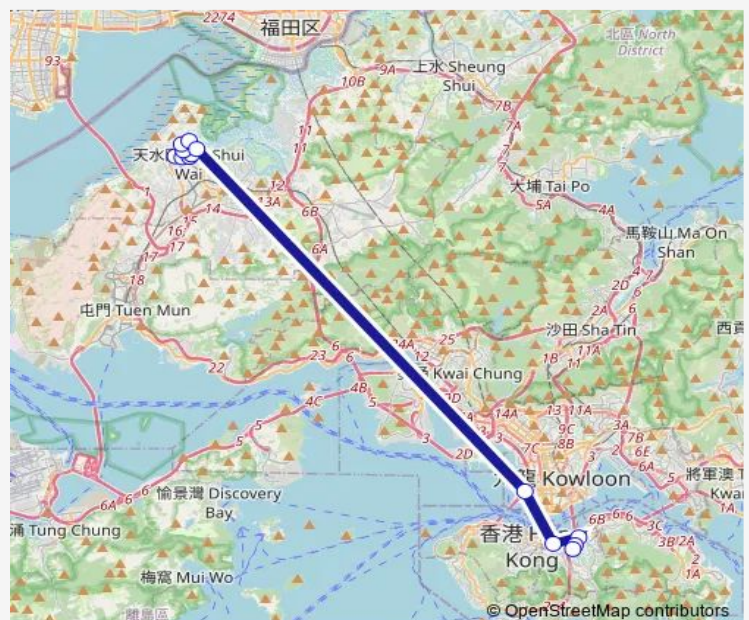

### Route info

Direction: [Ctb] TIN YAN Estate[[Kmb] TIN YAN Estate BUS Terminus][Lrtfeeder] TIN YAN Estate BUS Terminus

Stops: 13

Trip Duration: 1 hour 15 min

[Ctb] Paterson Street, Gloucester Road[[Kmb+Ctb] Paterson Street/<Br>Paterson Street, Gloucester Road[[Kmb] Paterson Street