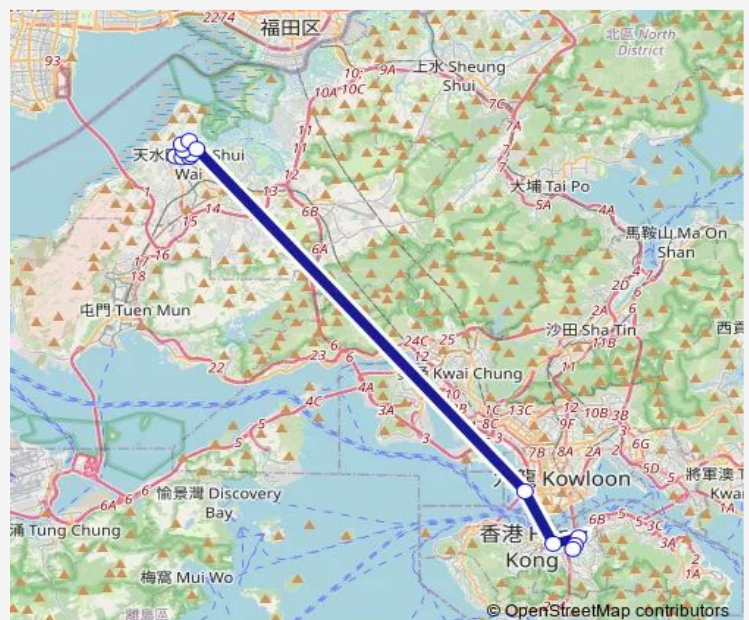

[Ctb] Nang FU House TIN FU Court, TIN SAU Road|[Kmb] Nang FU House TIN FU Court|[Lrtfeeder] Nang FU House, TIN FU Court|[Lwb] Nang FU House TIN FU Court

[Ctb] TIN Chak Estate, TIN Shui Road|[Kmb] TIN Chak Estate|[Lrtfeeder] TIN Chak Estate|[Lwb] TIN Chak Estate

[Ctb] Hong Kong Wetland Park, Wetland Park Road|[Kmb] Hong Kong Wetland Park|[Lwb] Hong Kong Wetland Park

[Ctb] TIN Kwai Road, Wetland Park Road|[Kmb] Wetland Park Road|[Lrtfeeder] Wetland Park Road|[Lwb] Wetland Park Road

[Ctb] Western Harbour Crossing BUS-BUS Interchange|[Kmb+Ctb] Western Harbour Tunnel BBI/
Western Harbour Crossing BUS-BUS Interchange|[Kmb] Western Harbour Tunnel Bbi

[Ctb] Immigration Tower, Gloucester Road|[Kmb+Ctb] Immigration Tower/
Immigration Tower, Gloucester Road|[Kmb] Immigration Tower

Route schedule

[Ctb] TIN YAN Estate|[Kmb] TIN YAN Estate BUS Terminus|[Lrtfeeder] TIN YAN Estate BUS Terminus — [Ctb] Craigengower Cricket Club, Leighton Road|[Kmb+Ctb] Craigengower Cricket Club/
Craigengower Cricket Club, Leighton Road|[Kmb] Craigengower Cricket Club

Monday	07:20-07:50
Tuesday	07:20-07:50
Wednesday	07:20-07:50
Thursday	07:20-07:50
Friday	07:20-07:50
Saturday	07:20-07:45
Sunday	—

Route info

Direction: [Ctb] TIN YAN Estate|[Kmb] TIN YAN Estate BUS Terminus|[Lrtfeeder] TIN YAN Estate BUS Terminus

Stops: 13

Trip Duration: 1 hour 16 min