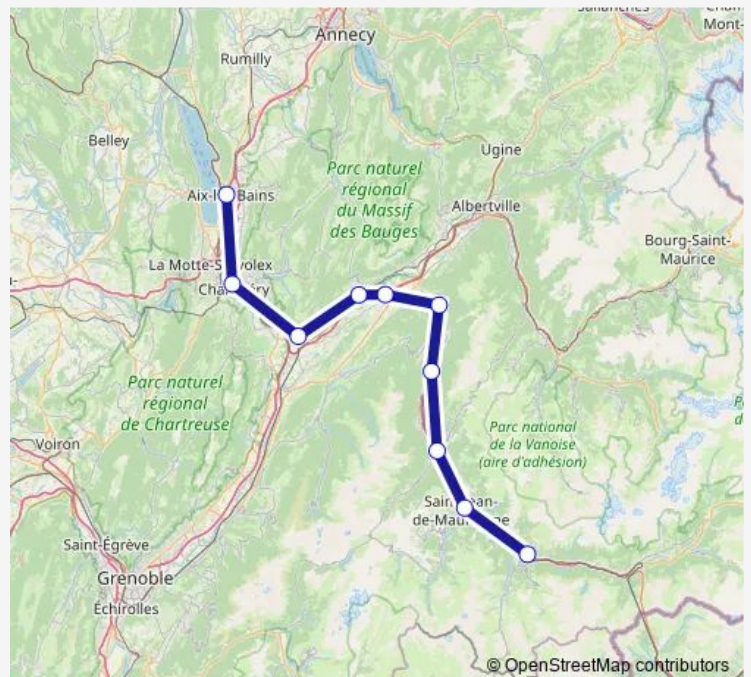

### Direction

undefined — undefined

0 stops

[Open route schedule](#)

### Route schedule

undefined — undefined

Monday 06:29-21:48

Tuesday 06:29-19:29

Wednesday 06:29-21:48

Thursday 06:29-21:48

Friday 06:29-20:48

Saturday 06:28-19:29

### Route info

Direction:

Stops: 0

Trip Duration: – min

■ P31

**Direction**

Saint-Michel-Valloire — Aix-les-Bains-le-Revard

10 stops

[Open route schedule](#)

Saint-Michel-Valloire

Saint-Jean-de-Maurienne-Arvan

Saint-Avre-la-Chambre

Epièrre-St-Léger

Aiguebelle

Chamousset

Saint-Pierre-d'Albigny