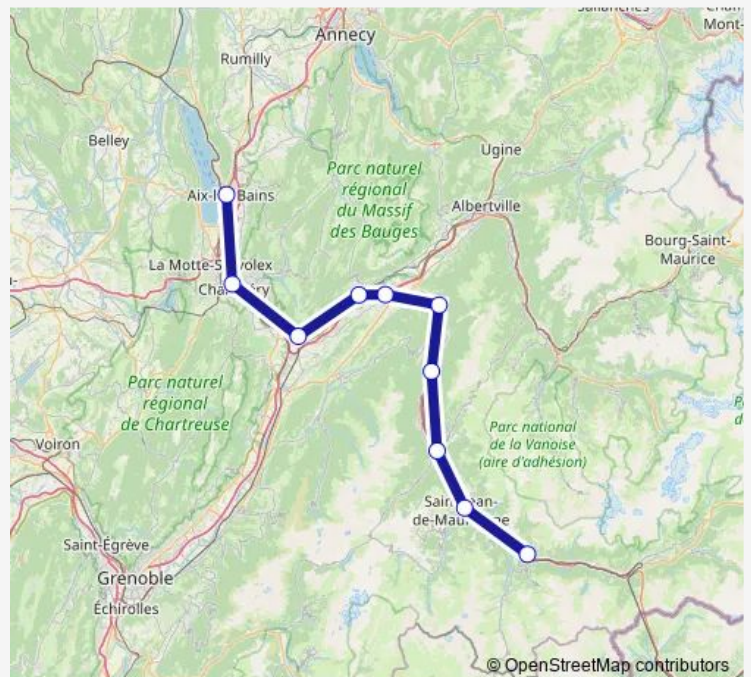

Monday 06:29-21:48

Tuesday 06:29-19:29

Wednesday 06:29-21:48

Thursday 06:29-21:48

Friday 06:29-20:48

Saturday 06:28-19:29

Sunday 11:29-21:48

Route info

Direction:

Stops: 0

Trip Duration: – min

■ P31

Direction

Saint-Michel-Valloire — Aix-les-Bains-le-Revard

10 stops

[Open route schedule](#)

Chambéry-Challes-les-Eaux

Aix-les-Bains-le-Revard

Route schedule

Saint-Michel-Valloire — Aix-les-Bains-le-Revard

Monday 05:59-20:26

Tuesday 05:59-20:26

Wednesday 05:59-20:26

Thursday 05:59-20:26

Friday 05:59-20:26

Saturday 05:59-18:37

Sunday 09:50-20:26

Route info

Direction: Saint-Michel-Valloire

Stops: 10

Trip Duration: 1 hour 25 min

P31 Regional Rail Service time schedules and route maps are available in an offline PDF at busmaps.com. Use the busmaps.com website to see live bus times, train schedule or subway schedule, and step-by-step directions for all public transit in Chambéry